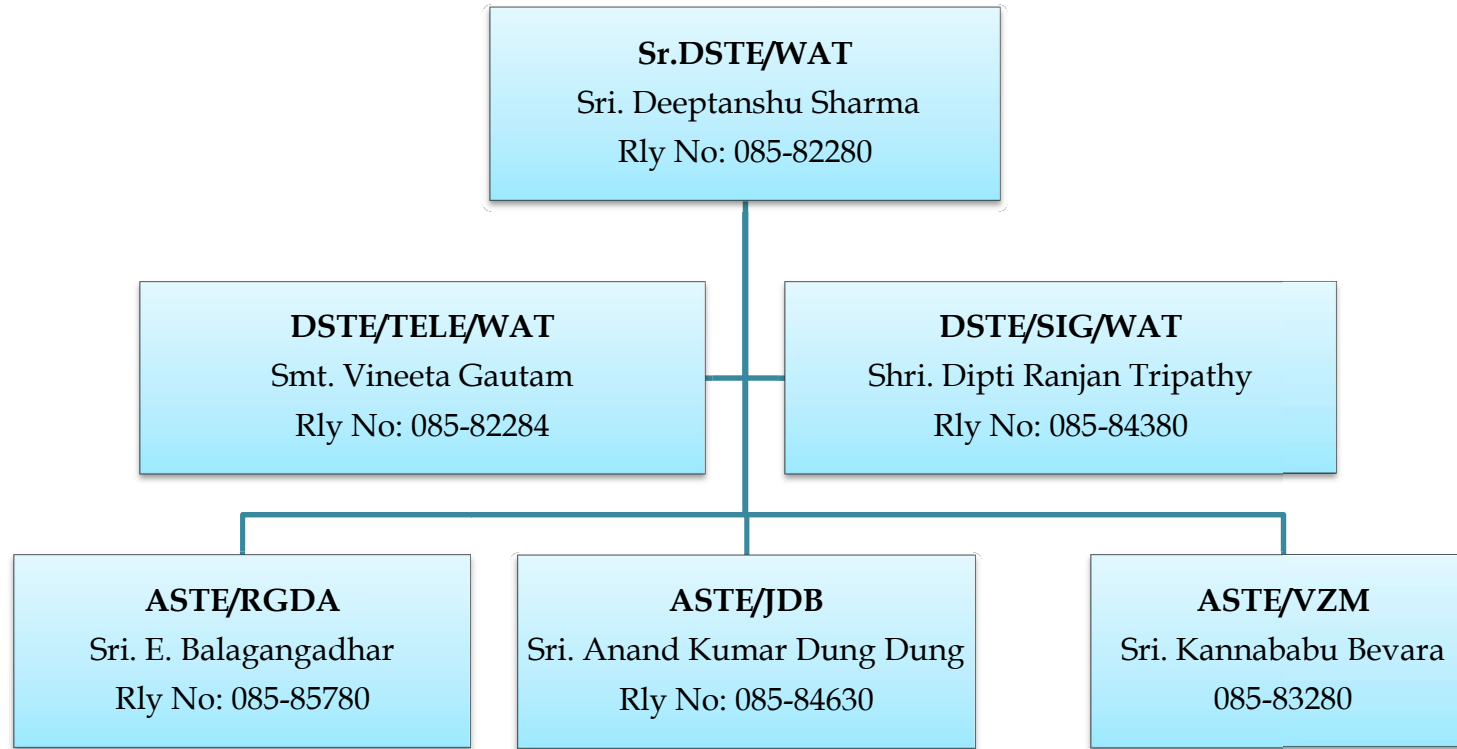

# SIGNAL & TELECOMMUNICATION DEPARTMENT WALTAIR DIVISION, EAST COAST RAILWAY.

---

## ORGANIZATION SETUP