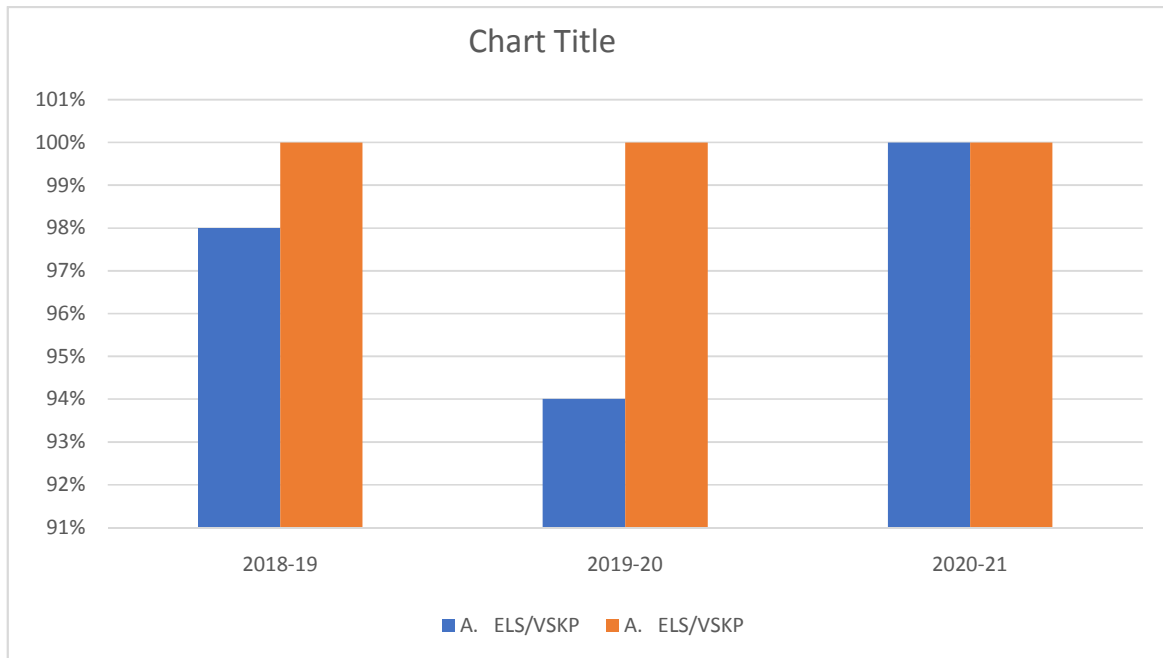

DEPOT In Waltair Division

- Electrical Loco Shed
- Diesel Loco shed
- Wagan Store Depot

XX

PERFORMANCE OF DEPOTS

A. ELS/VSKP

YEAR	OVER ALL AVAILABILITY OF STOCK ITEMS	AVAILABILITY OF SAFETY ITEMS
2018-19	98 %	100%
2019-20	94%	100%
2020-21	100 %	100%

B. DLS/VSKP

YEAR	OVER ALL AVAILABILITY OF STOCK ITEMS	AVAILABILITY OF SAFETY ITEMS
2018-19	96%	100 %
2019-20	95%	100%
2020-21	87.75 %	100 %

C. WSD/VSKP

YEAR	OVER ALL AVAILABILITY OF STOCK ITEMS	AVAILABILITY OF SAFETY ITEMS
2018-19	97 %	100 %
2019-20	95%	100%
2020-21	100 %	100 %