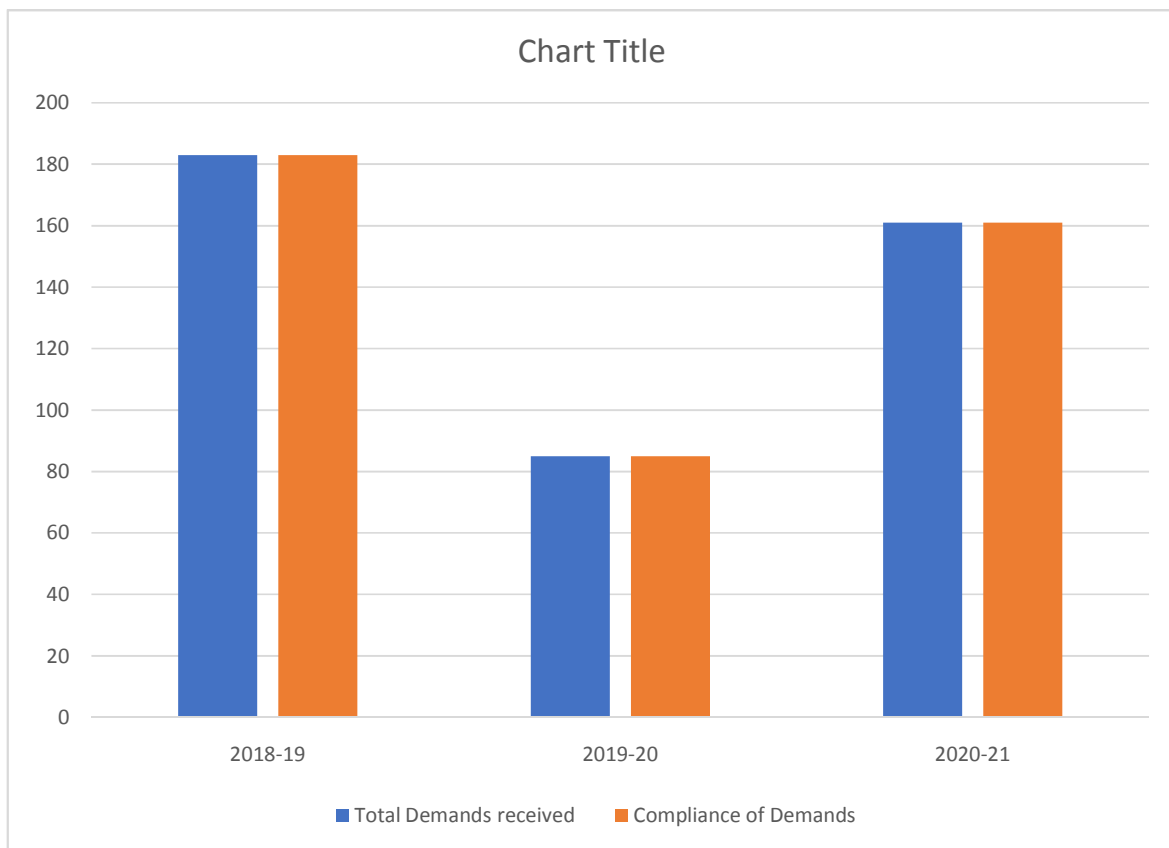

DEPOT In Waltair Division

- Electrical Loco Shed
- Diesel Loco shed
- Wagan Store Depot

XX

PERFORMANCE OF DEPOTS

A. ELS/VSKP

YEAR	OVER ALL AVAILABILITY OF STOCK ITEMS	AVAILABILITY OF SAFETY ITEMS
2018-19	98 %	100%
2019-20	94%	100%
2020-21	100 %	100%

B. DLS/VSKP

YEAR	OVER ALL AVAILABILITY OF STOCK ITEMS	AVAILABILITY OF SAFETY ITEMS
2018-19	96%	100 %
2019-20	95%	100%
2020-21	87.75 %	100 %

C. WSD/VSKP

YEAR	OVER ALL AVAILABILITY OF STOCK ITEMS	AVAILABILITY OF SAFETY ITEMS
2018-19	97 %	100 %
2019-20	95%	100%
2020-21	100 %	100 %