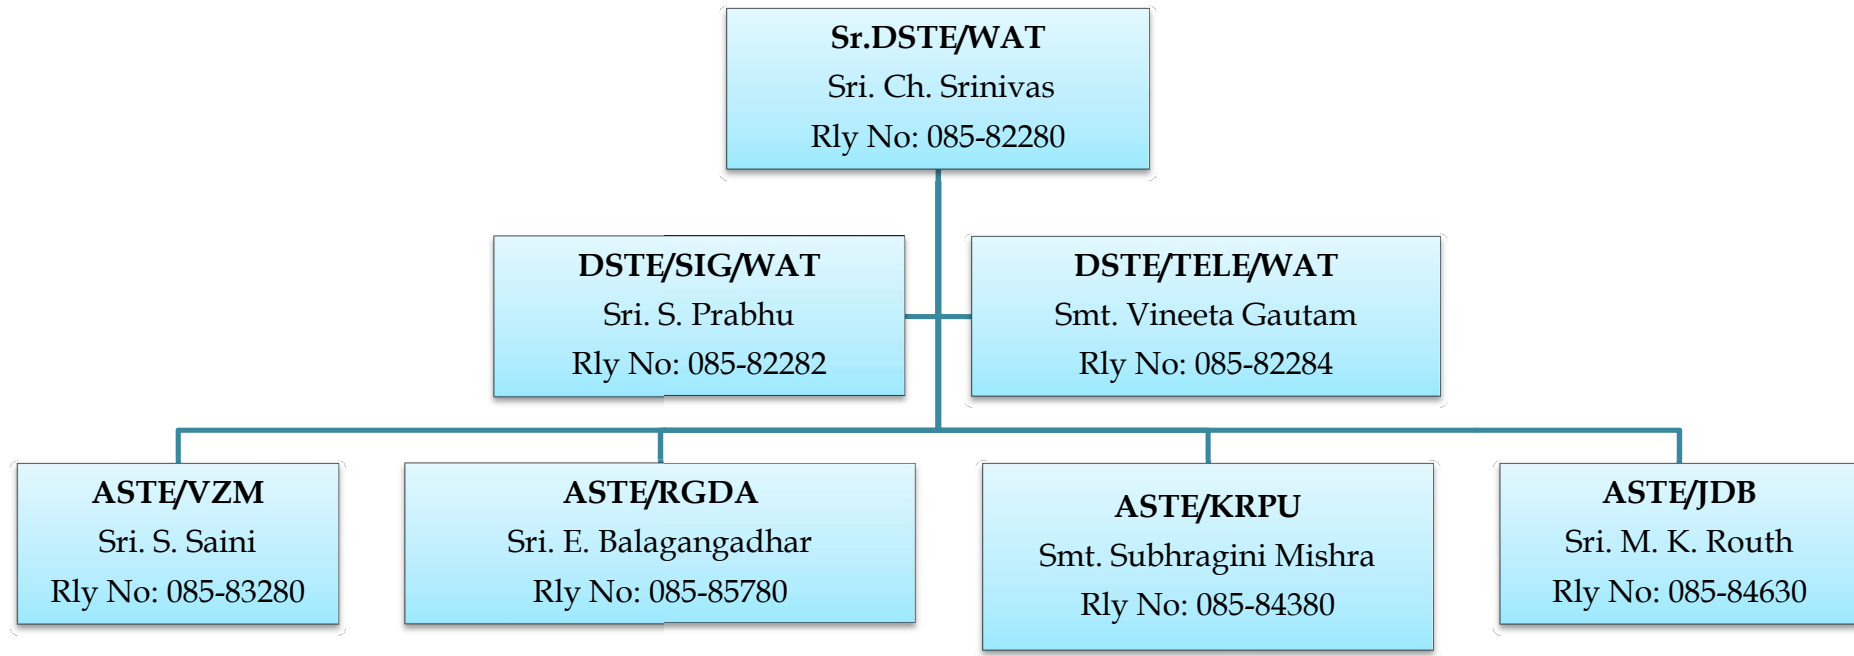

SIGNAL & TELECOMMUNICATION DEPARTMENT WALTAIR DIVISION, EAST COAST RAILWAY.

ORGANIZATION SETUP

Note:

DSTE - Divisional Signal & Telecommunication Engineer

ASTE - Assistant Divisional Signal & Telecommunication Engineer