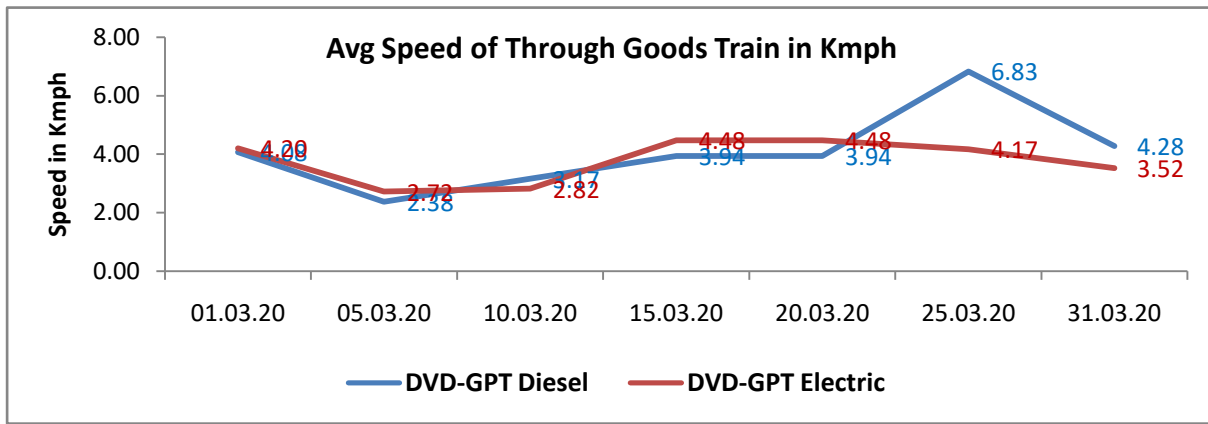

Avg. Th. Goods Train Speed for Poor Performing Sections of WAT Division during Mar -2020

Avg. Th. Goods Train Speed for Poor Performing Sections of WAT Division during Mar-2020