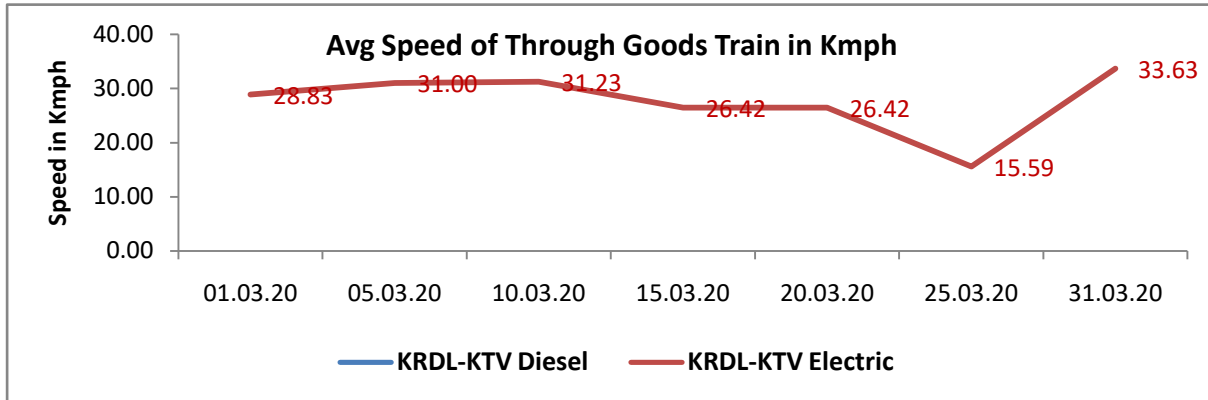

Avg. Th. Goods Train Speed for Poor Performing Sections of WAT Division during Mar -2020

Avg. Th. Goods Train Speed for Poor Performing Sections of WAT Division during Mar-2020