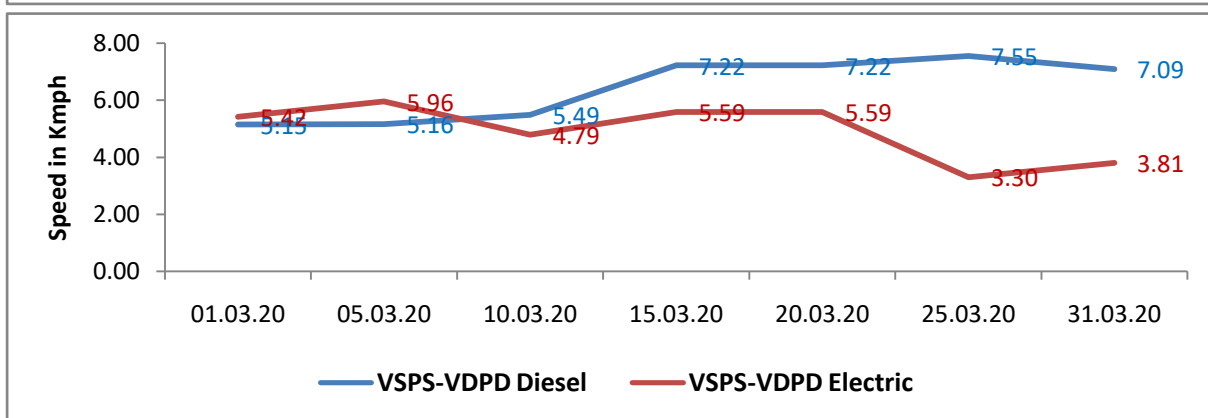

Avg. Th. Goods Train Speed for Poor Performing Sections of WAT Division during Mar -2020

Avg. Th. Goods Train Speed for Poor Performing Sections of WAT Division during Mar-2020