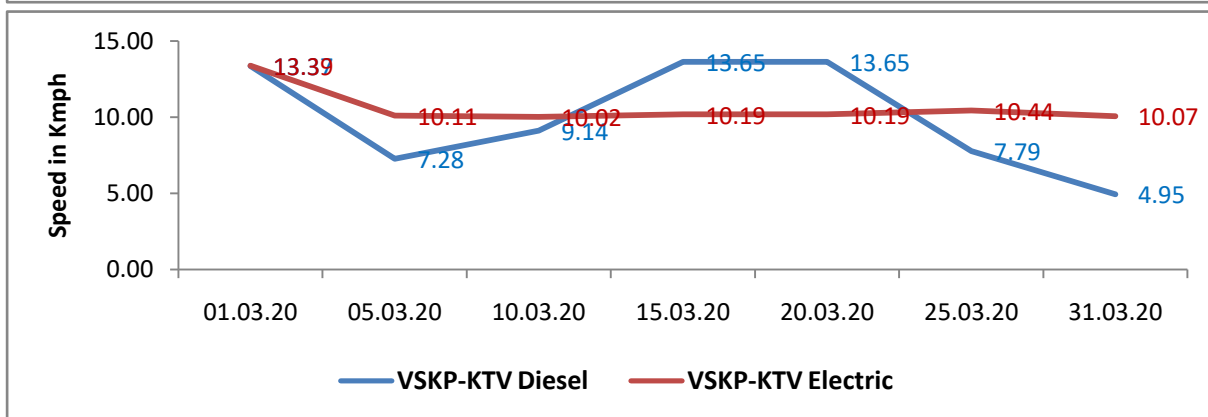

Avg. Th. Goods Train Speed for Poor Performing Sections of WAT Division during Mar -2020

Avg. Th. Goods Train Speed for Poor Performing Sections of WAT Division during Mar-2020