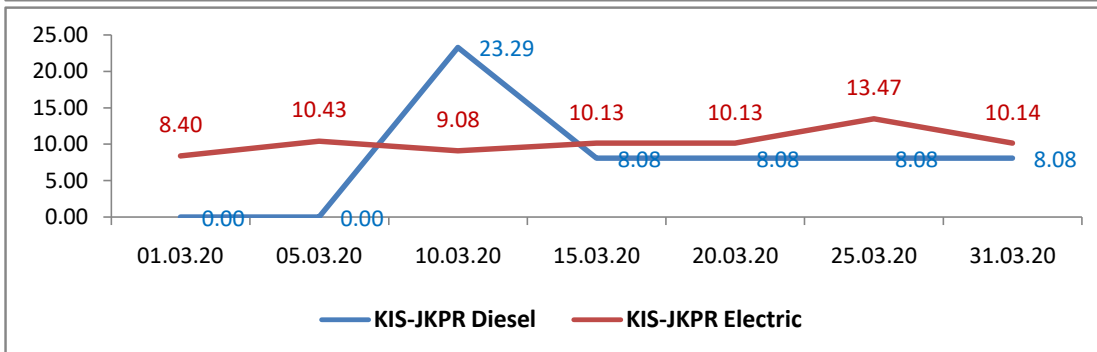

Avg. Th.Goods Train Speed for Poor Performing Sections of KUR Division during Mar-2020

Avg. Th.Goods Train Speed for Poor Performing Sections of KUR Division during Mar-2020