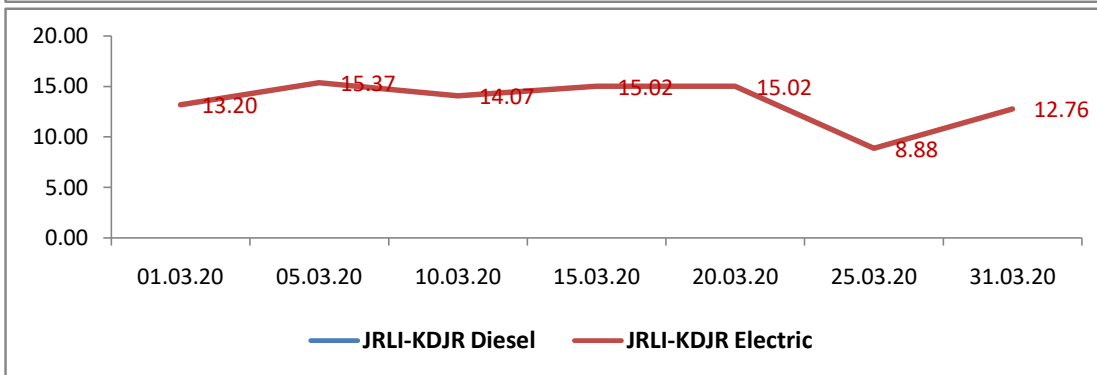

Avg. Th.Goods Train Speed for Poor Performing Sections of KUR Division during Mar-2020

Avg. Th.Goods Train Speed for Poor Performing Sections of KUR Division during Mar-2020