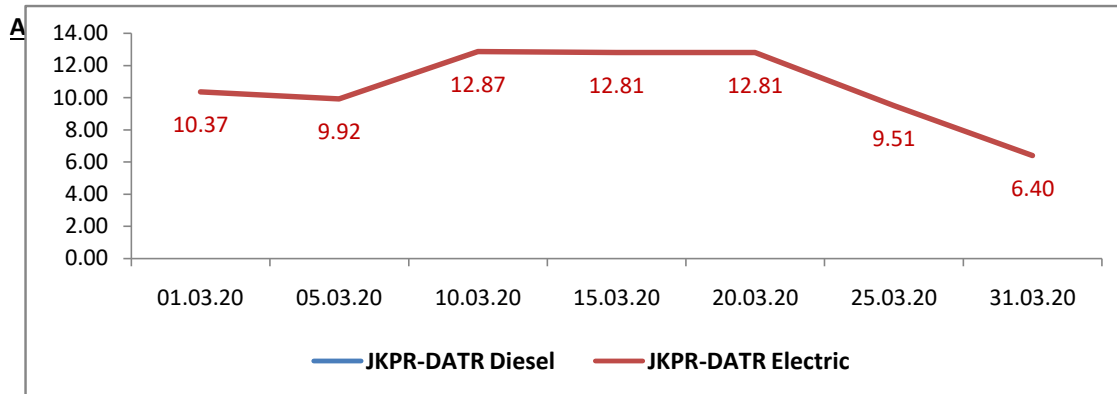

Avg. Th.Goods Train Speed for Poor Performing Sections of KUR Division during Mar-2020

Avg. Th.Goods Train Speed for Poor Performing Sections of KUR Division during Mar-2020