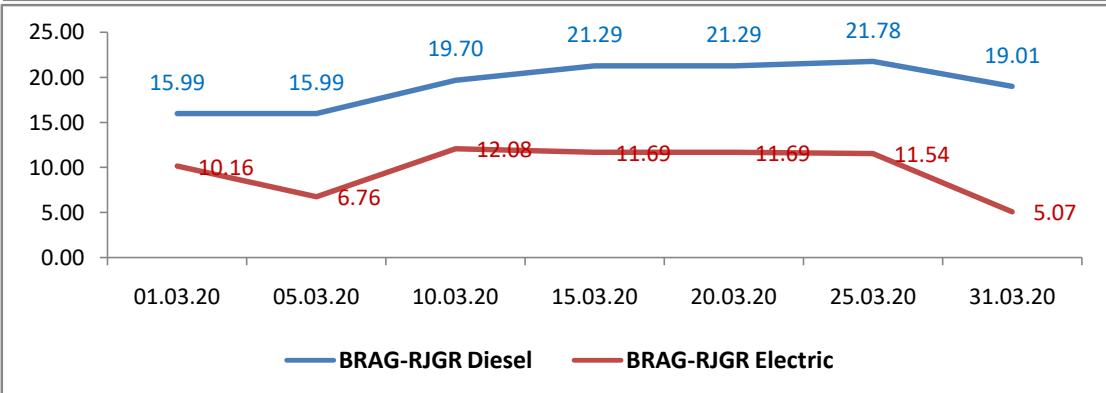

Avg. Th.Goods Train Speed for Poor Performing Sections of KUR Division during Mar-2020

Avg. Th.Goods Train Speed for Poor Performing Sections of KUR Division during Mar-2020