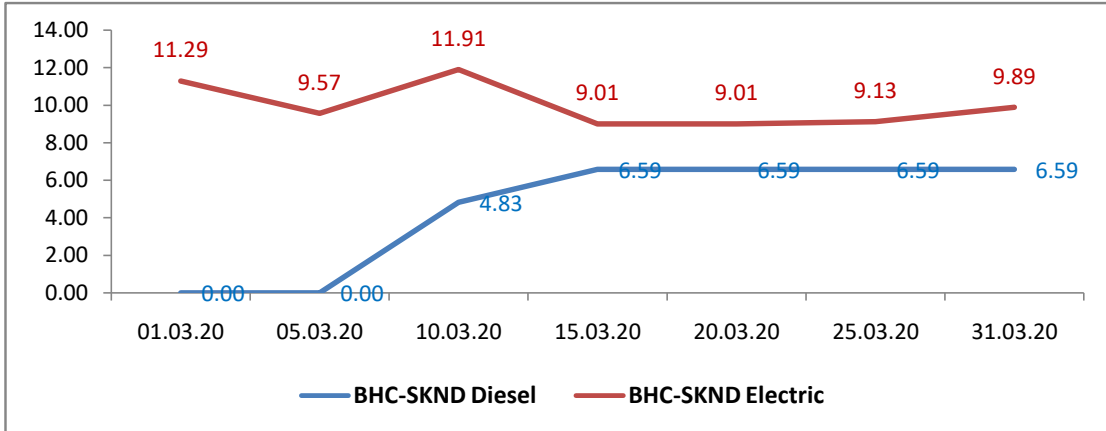

Avg. Th.Goods Train Speed for Poor Performing Sections of KUR Division during Mar-2020

Avg. Th.Goods Train Speed for Poor Performing Sections of KUR Division during Mar-2020