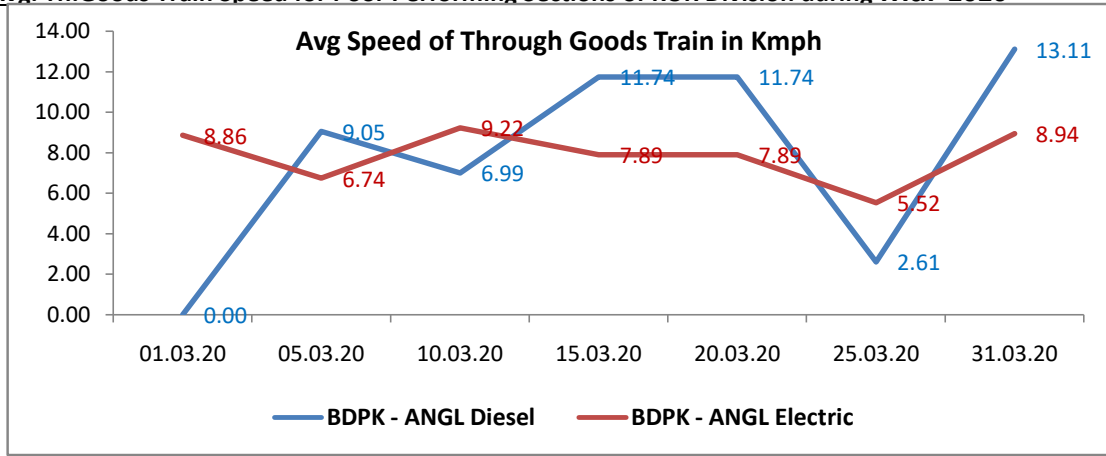

Avg. Th.Goods Train Speed for Poor Performing Sections of KUR Division during Mar-2020

Avg. Th.Goods Train Speed for Poor Performing Sections of KUR Division during Mar-2020