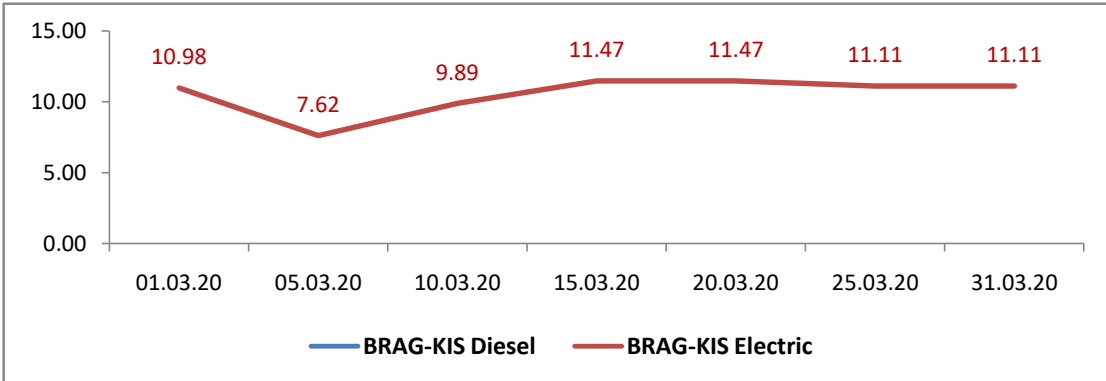

Avg. Th.Goods Train Speed for Poor Performing Sections of KUR Division during Mar-2020

Avg. Th.Goods Train Speed for Poor Performing Sections of KUR Division during Mar-2020