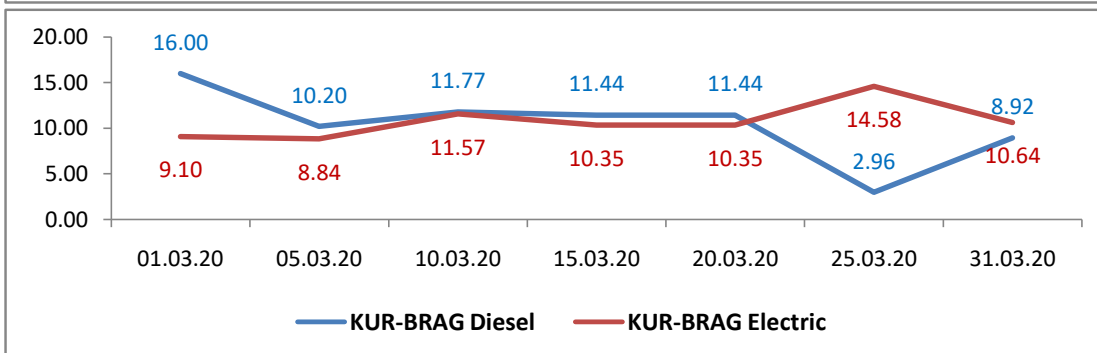

Avg. Th.Goods Train Speed for Poor Performing Sections of KUR Division during Mar-2020

Avg. Th.Goods Train Speed for Poor Performing Sections of KUR Division during Mar-2020