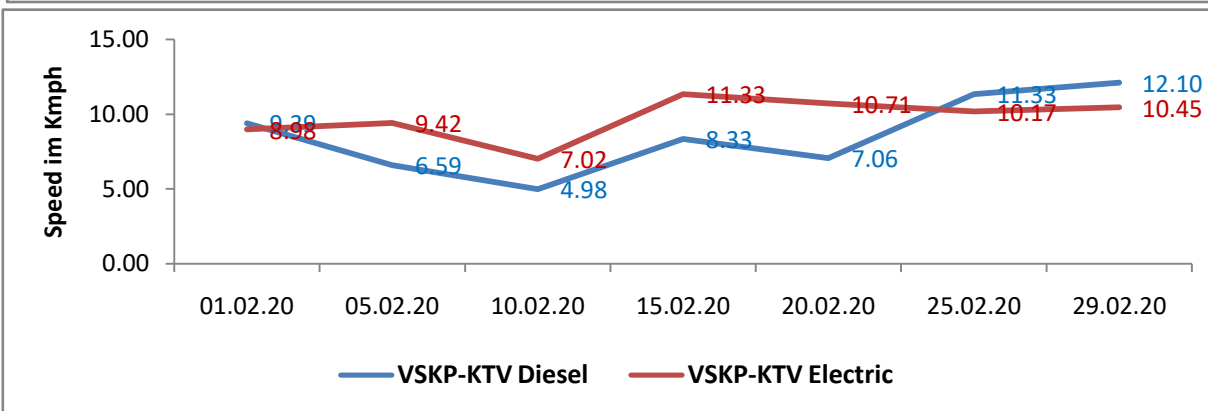

**Avg. Th. Goods Train Speed for Poor Performing Sections of WAT Division during Feb -2020**

**Avg. Th. Goods Train Speed for Poor Performing Sections of WAT Division during Feb-2020**