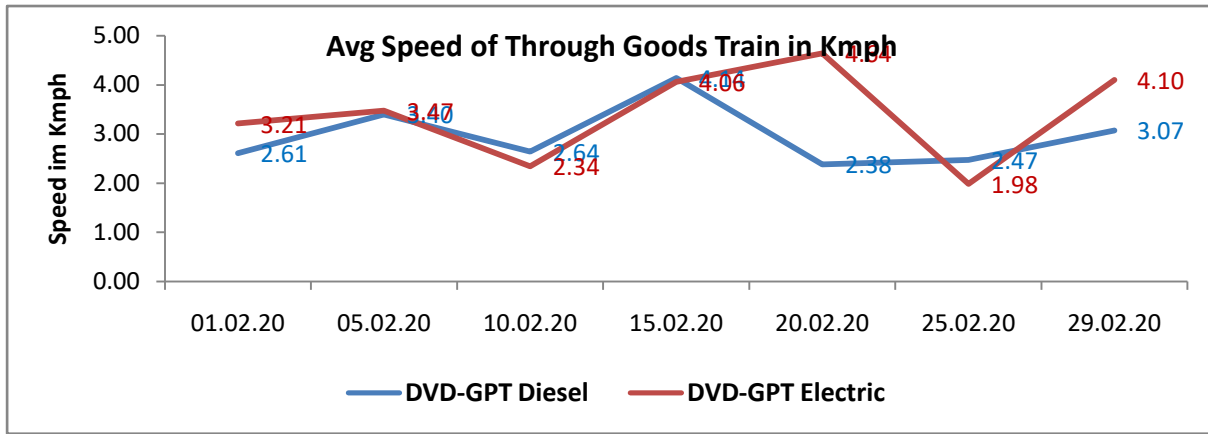

**Avg. Th. Goods Train Speed for Poor Performing Sections of WAT Division during Feb -2020**

**Avg. Th. Goods Train Speed for Poor Performing Sections of WAT Division during Feb-2020**