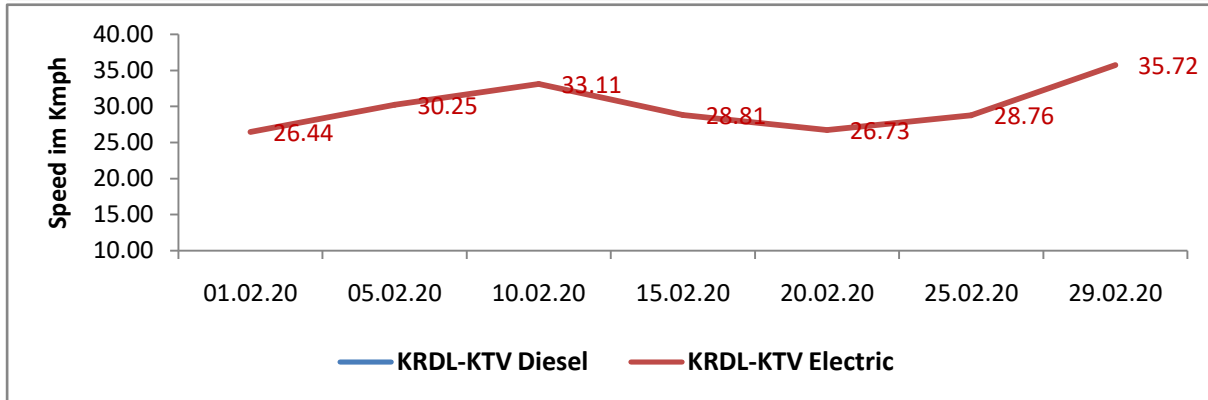

**Avg. Th. Goods Train Speed for Poor Performing Sections of WAT Division during Feb -2020**

**Avg. Th. Goods Train Speed for Poor Performing Sections of WAT Division during Feb-2020**