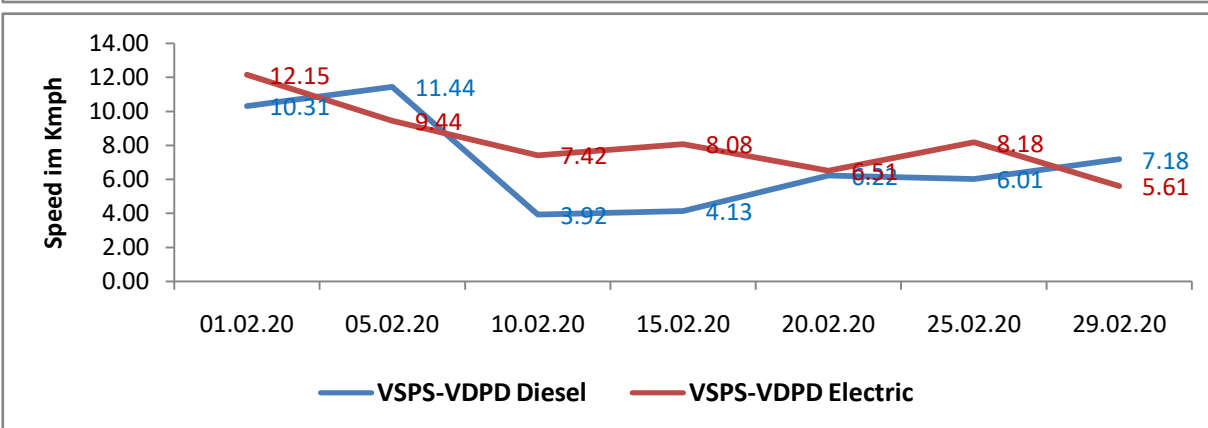

**Avg. Th. Goods Train Speed for Poor Performing Sections of WAT Division during Feb -2020**

**Avg. Th. Goods Train Speed for Poor Performing Sections of WAT Division during Feb-2020**