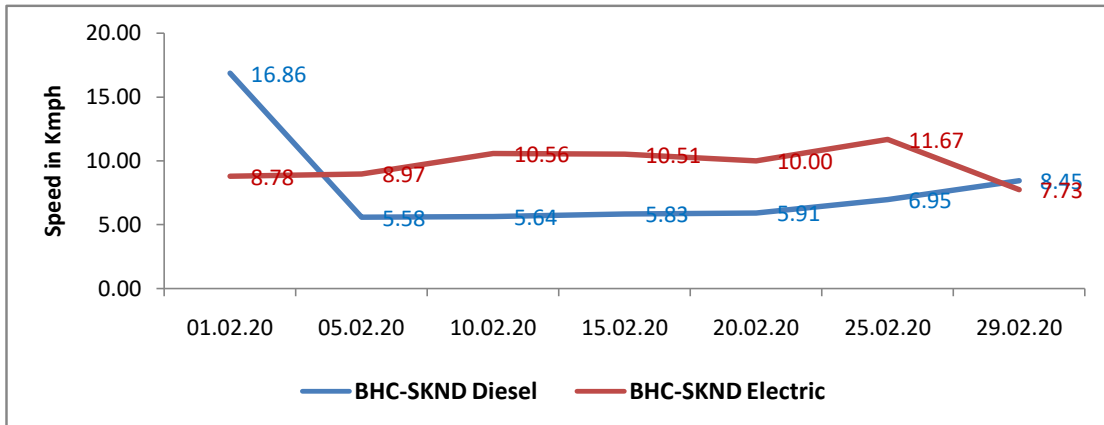

Avg. Th.Goods Train Speed for Poor Performing Sections of KUR Division during Feb-2020

Avg. Th.Goods Train Speed for Poor Performing Sections of KUR Division during Feb-2020

Avg. Th.Goods Train Speed for Poor Performing Sections of KUR Division during Feb-2020