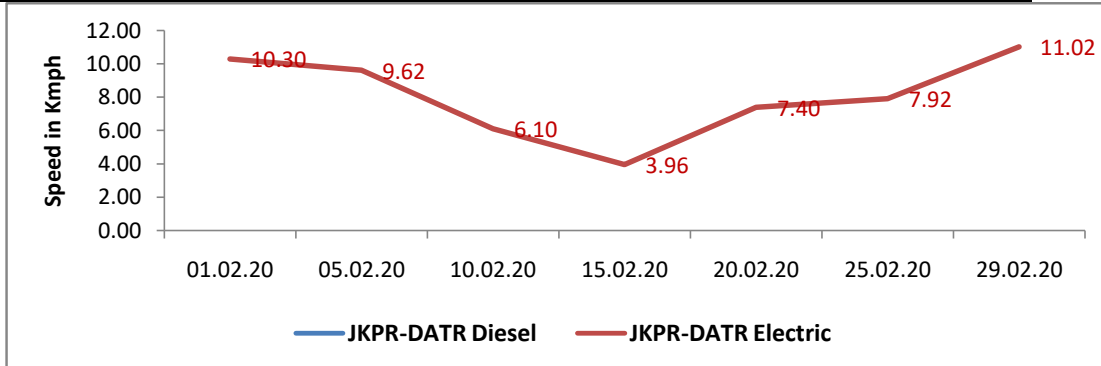

Avg. Th.Goods Train Speed for Poor Performing Sections of KUR Division during Feb-2020

Avg. Th.Goods Train Speed for Poor Performing Sections of KUR Division during Feb-2020

Avg. Th.Goods Train Speed for Poor Performing Sections of KUR Division during Feb-2020