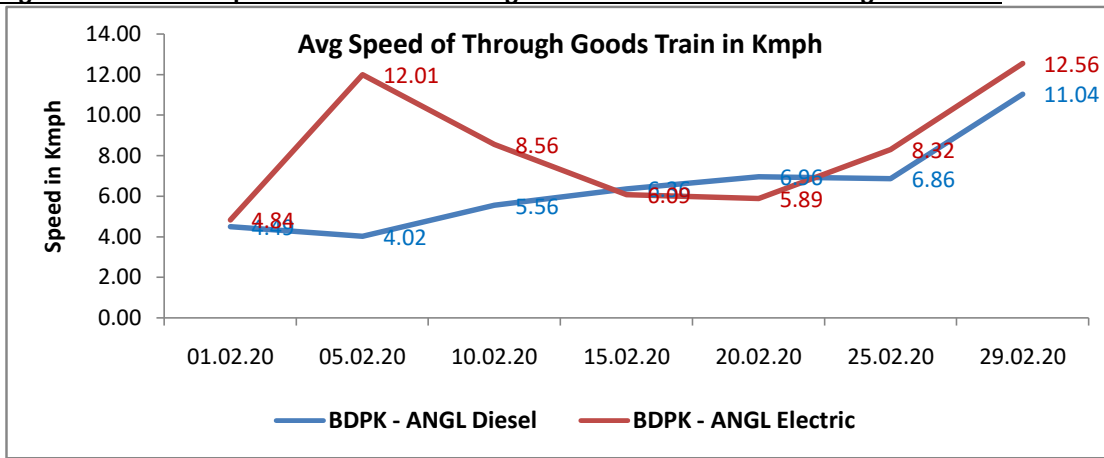

Avg. Th.Goods Train Speed for Poor Performing Sections of KUR Division during Feb-2020

Avg. Th.Goods Train Speed for Poor Performing Sections of KUR Division during Feb-2020

Avg. Th.Goods Train Speed for Poor Performing Sections of KUR Division during Feb-2020