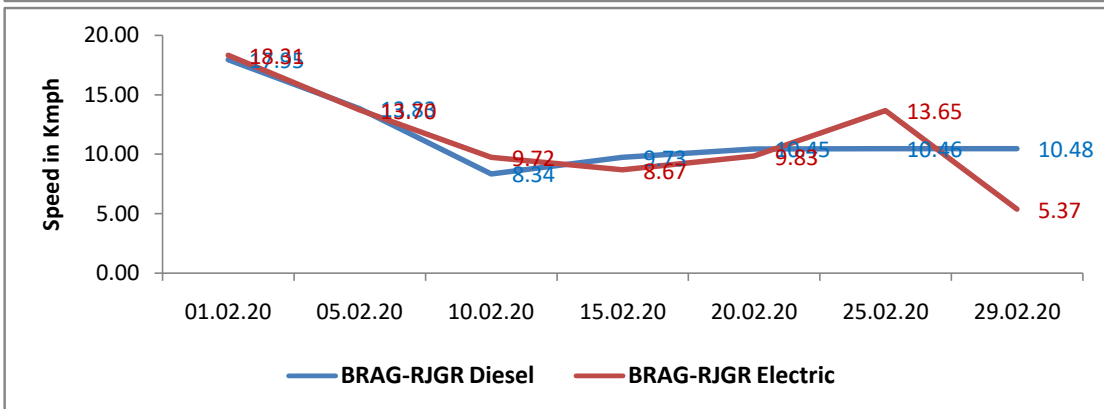

Avg. Th.Goods Train Speed for Poor Performing Sections of KUR Division during Feb-2020

Avg. Th.Goods Train Speed for Poor Performing Sections of KUR Division during Feb-2020

Avg. Th.Goods Train Speed for Poor Performing Sections of KUR Division during Feb-2020