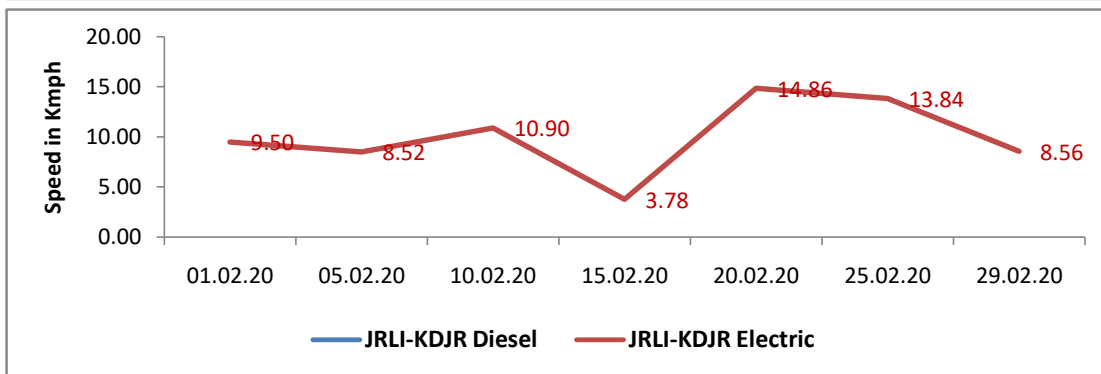

Avg. Th.Goods Train Speed for Poor Performing Sections of KUR Division during Feb-2020

Avg. Th.Goods Train Speed for Poor Performing Sections of KUR Division during Feb-2020

Avg. Th.Goods Train Speed for Poor Performing Sections of KUR Division during Feb-2020