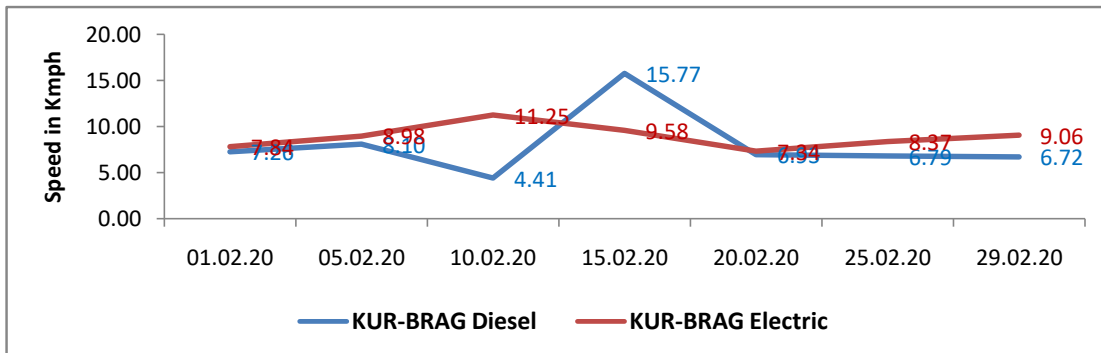

Avg. Th.Goods Train Speed for Poor Performing Sections of KUR Division during Feb-2020

Avg. Th.Goods Train Speed for Poor Performing Sections of KUR Division during Feb-2020

Avg. Th.Goods Train Speed for Poor Performing Sections of KUR Division during Feb-2020