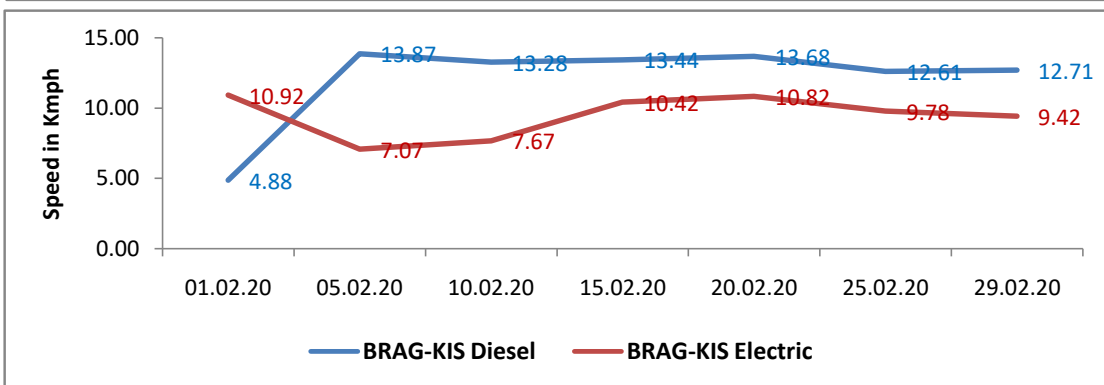

Avg. Th.Goods Train Speed for Poor Performing Sections of KUR Division during Feb-2020

Avg. Th.Goods Train Speed for Poor Performing Sections of KUR Division during Feb-2020

Avg. Th.Goods Train Speed for Poor Performing Sections of KUR Division during Feb-2020