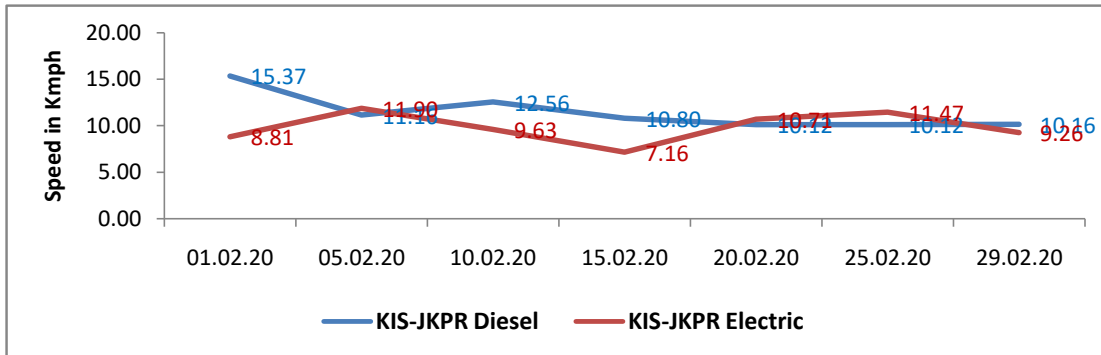

Avg. Th.Goods Train Speed for Poor Performing Sections of KUR Division during Feb-2020

Avg. Th.Goods Train Speed for Poor Performing Sections of KUR Division during Feb-2020

Avg. Th.Goods Train Speed for Poor Performing Sections of KUR Division during Feb-2020