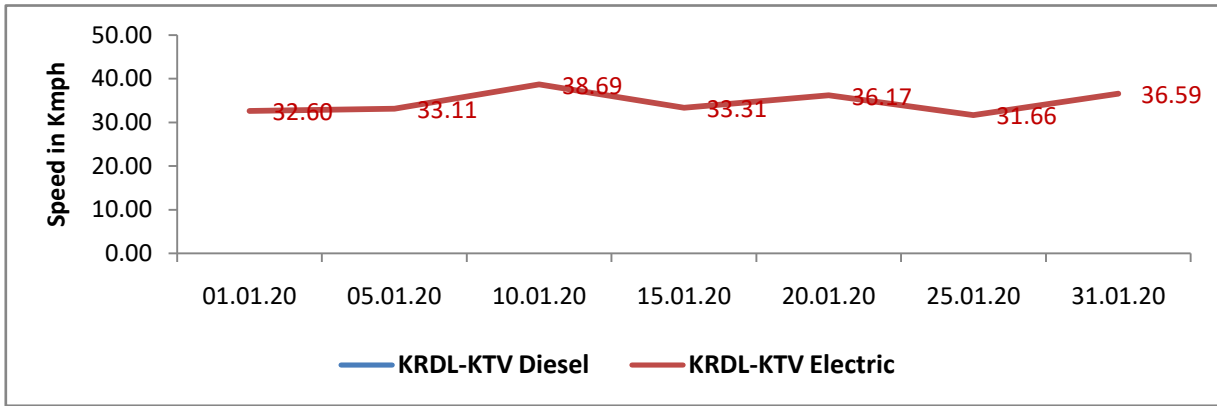

Avg. Th. Goods Train Speed for Poor Performing Sections of WAT Division during Jan -2020

Avg. Th. Goods Train Speed for Poor Performing Sections of WAT Division during Jan-2020