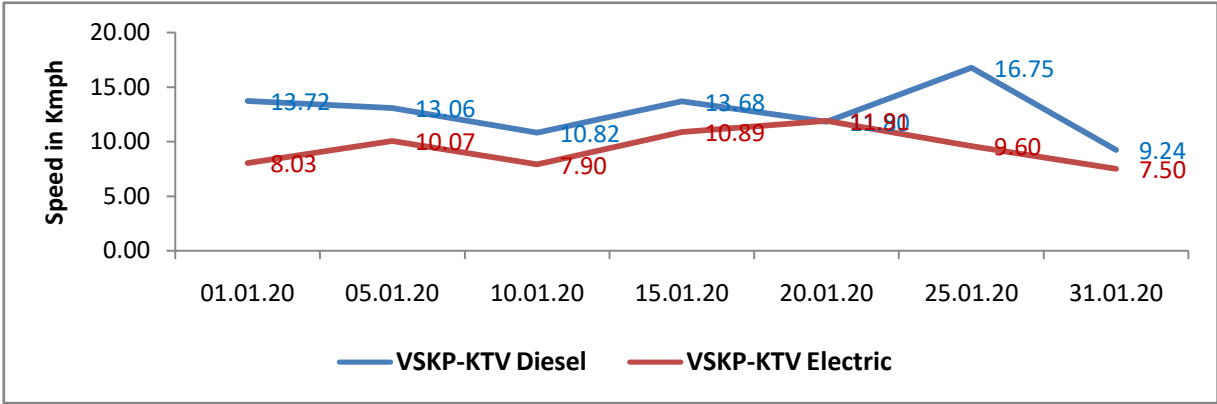

Avg. Th. Goods Train Speed for Poor Performing Sections of WAT Division during Jan -2020

Avg. Th. Goods Train Speed for Poor Performing Sections of WAT Division during Jan-2020