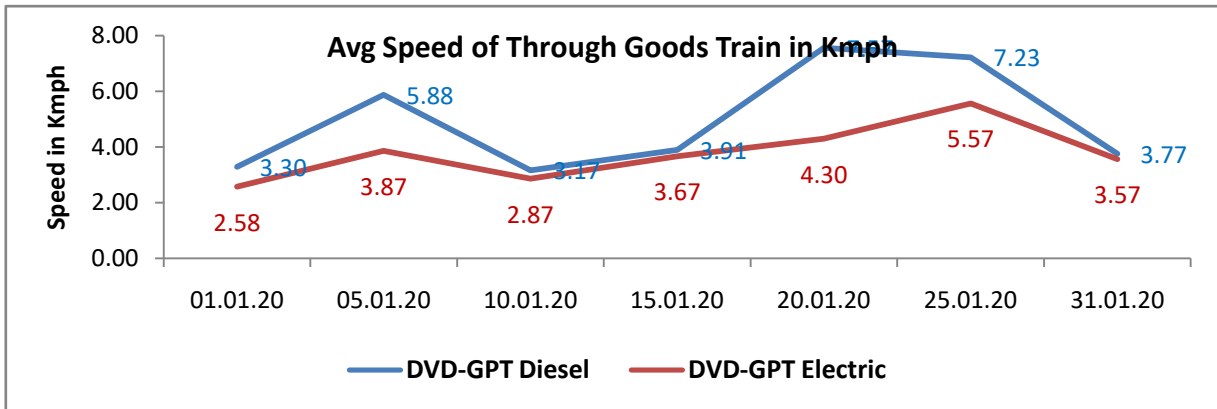

Avg. Th. Goods Train Speed for Poor Performing Sections of WAT Division during Jan -2020

Avg. Th. Goods Train Speed for Poor Performing Sections of WAT Division during Jan-2020