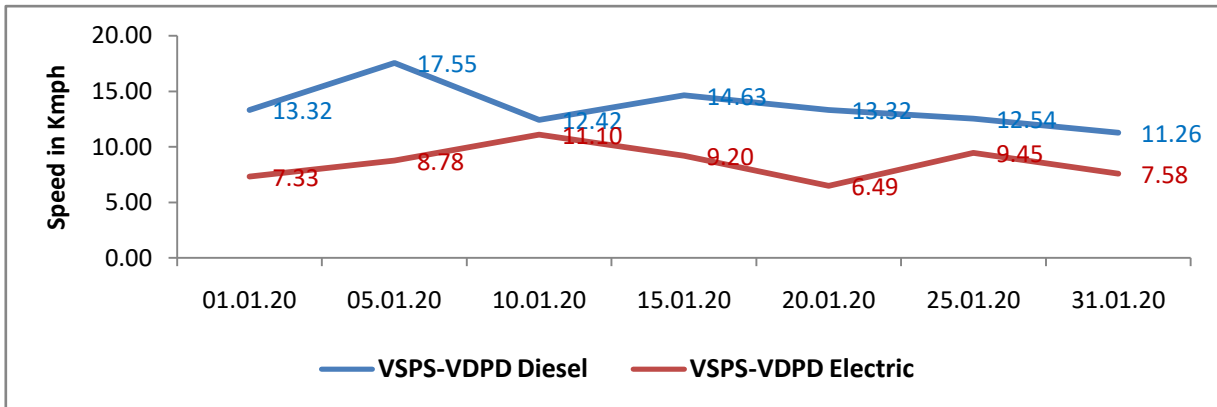

Avg. Th. Goods Train Speed for Poor Performing Sections of WAT Division during Jan -2020

Avg. Th. Goods Train Speed for Poor Performing Sections of WAT Division during Jan-2020