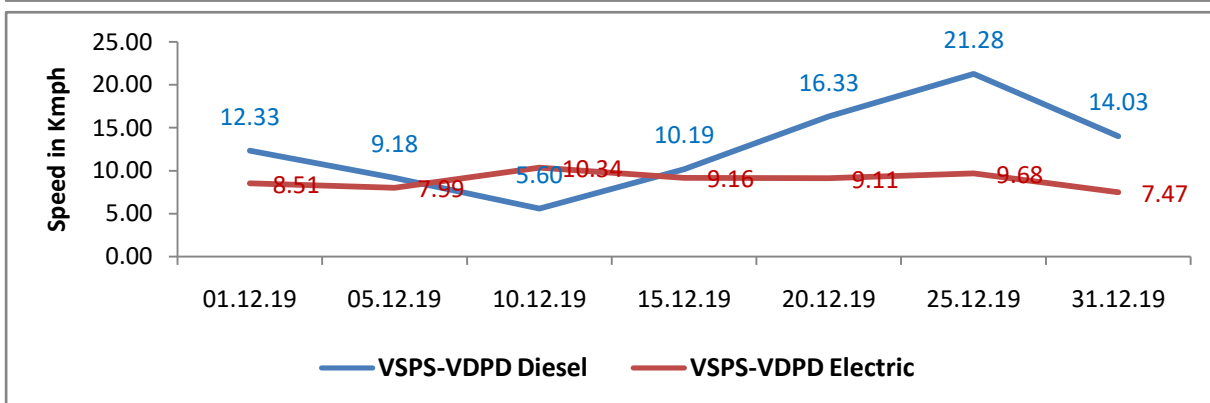

Avg. Th. Goods Train Speed for Poor Performing Sections of WAT Division during Dec-2019

Avg. Th. Goods Train Speed for Poor Performing Sections of WAT Division during Dec-2019