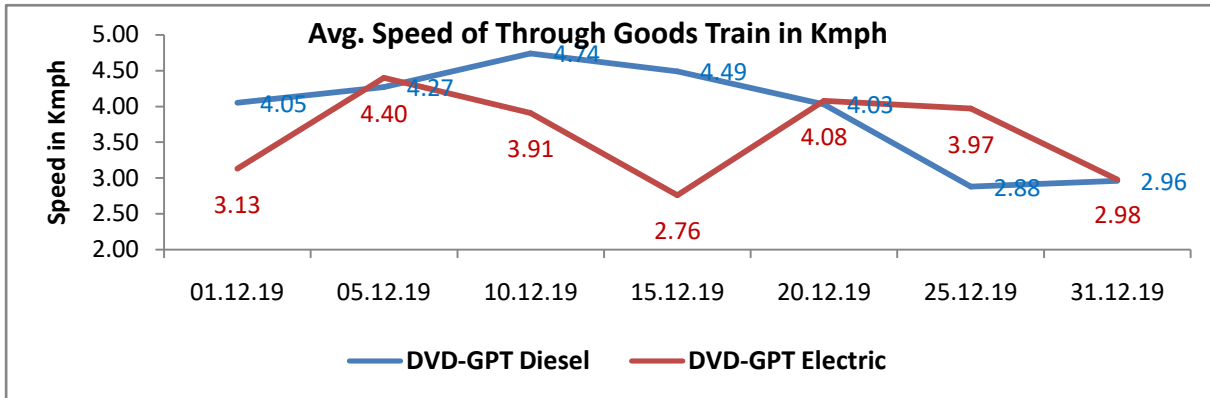

Avg. Th. Goods Train Speed for Poor Performing Sections of WAT Division during Dec-2019

Avg. Th. Goods Train Speed for Poor Performing Sections of WAT Division during Dec-2019