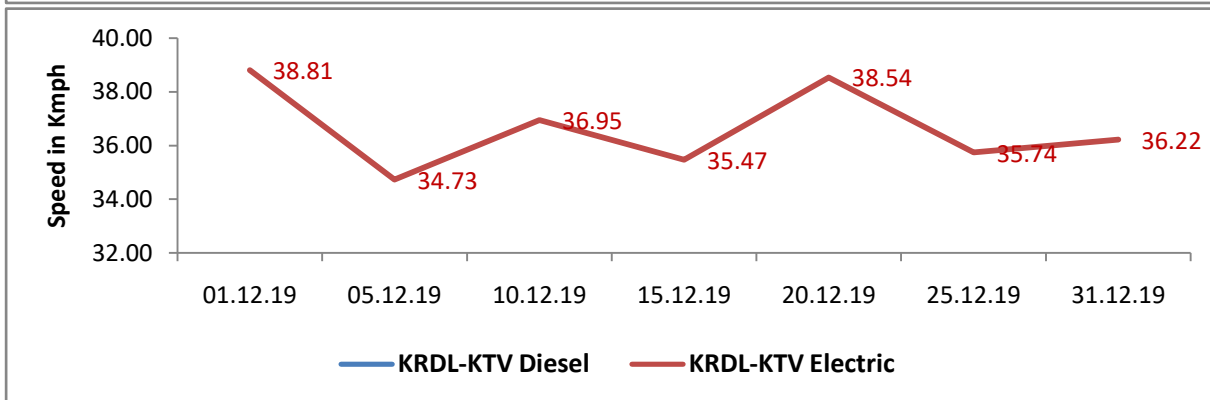

Avg. Th. Goods Train Speed for Poor Performing Sections of WAT Division during Dec-2019

Avg. Th. Goods Train Speed for Poor Performing Sections of WAT Division during Dec-2019