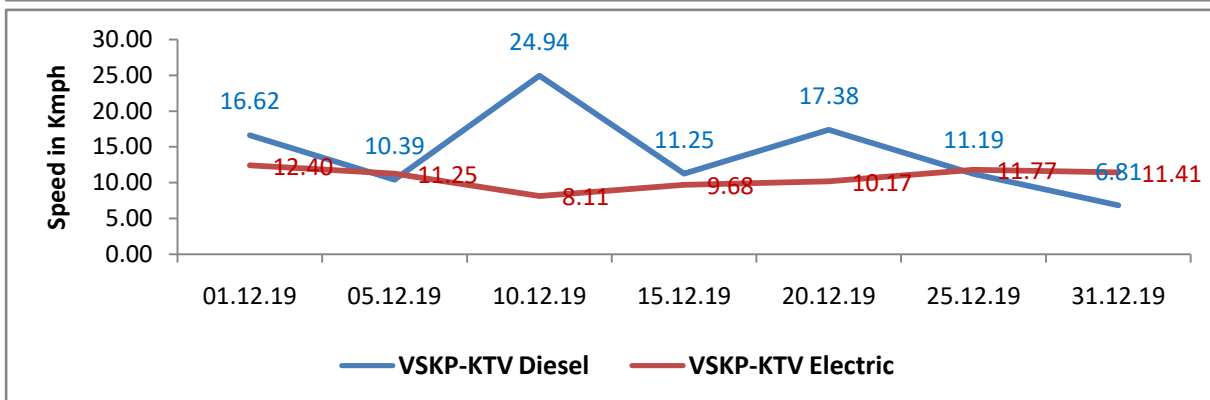

Avg. Th. Goods Train Speed for Poor Performing Sections of WAT Division during Dec-2019

Avg. Th. Goods Train Speed for Poor Performing Sections of WAT Division during Dec-2019