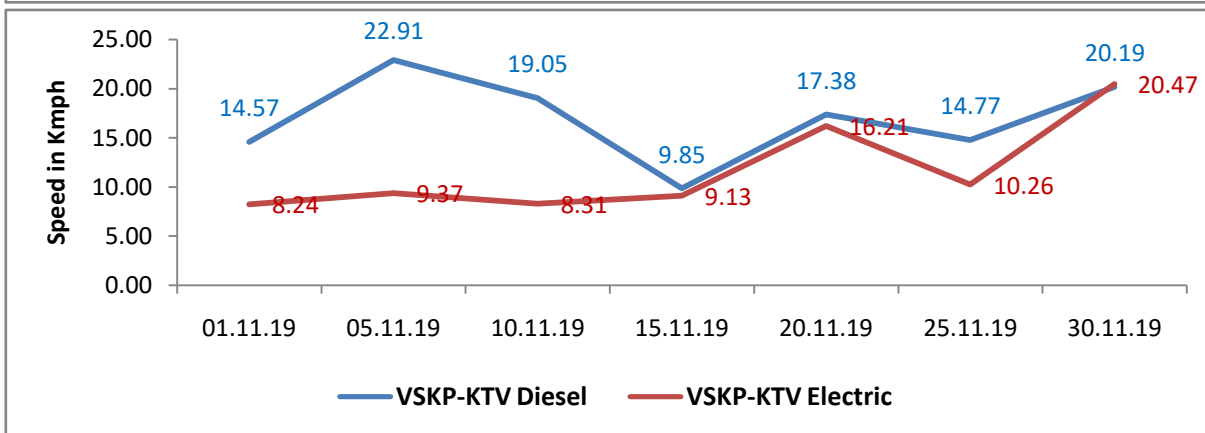

Avg. Th. Goods Train Speed for Poor Performing Sections of WAT Division during Nov-2019

Avg. Th. Goods Train Speed for Poor Performing Sections of WAT Division during Oct-2019