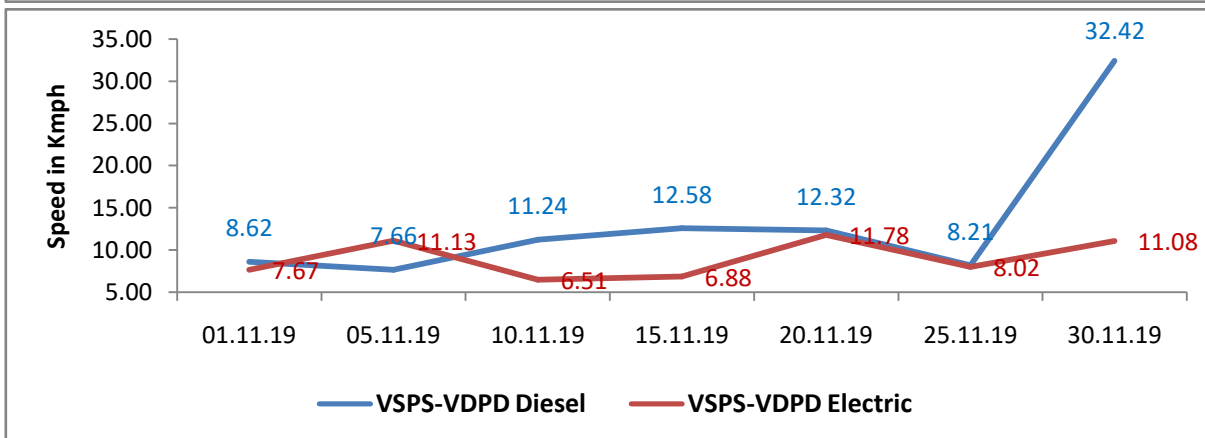

Avg. Th. Goods Train Speed for Poor Performing Sections of WAT Division during Nov-2019

Avg. Th. Goods Train Speed for Poor Performing Sections of WAT Division during Oct-2019