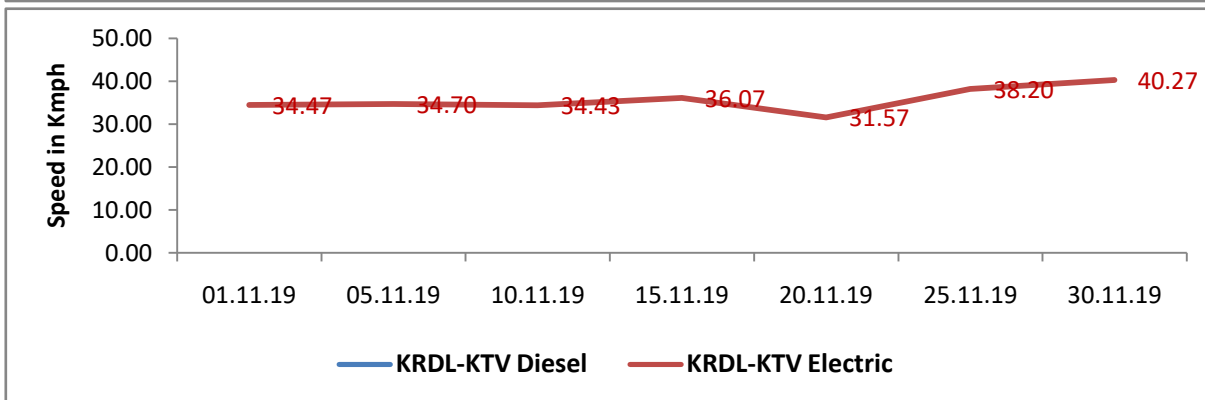

Avg. Th. Goods Train Speed for Poor Performing Sections of WAT Division during Nov-2019

Avg. Th. Goods Train Speed for Poor Performing Sections of WAT Division during Oct-2019