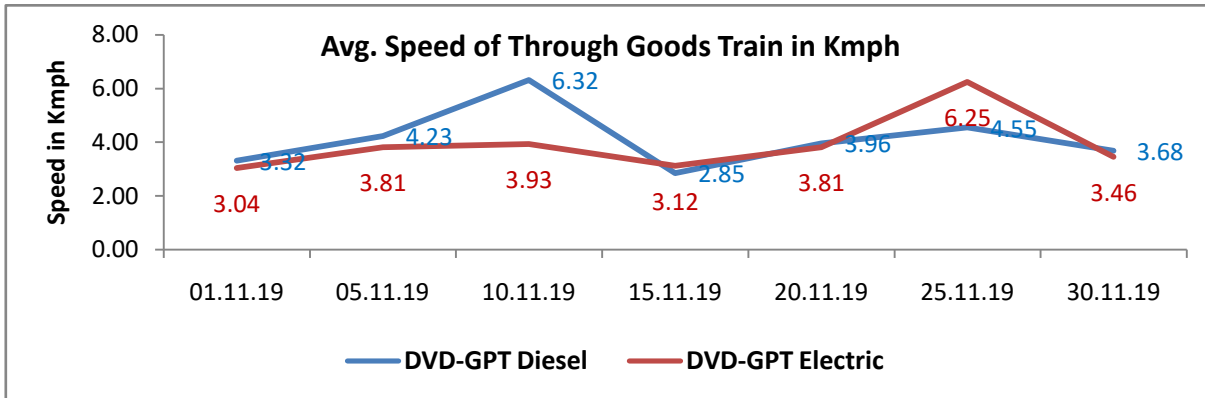

Avg. Th. Goods Train Speed for Poor Performing Sections of WAT Division during Nov-2019

Avg. Th. Goods Train Speed for Poor Performing Sections of WAT Division during Oct-2019