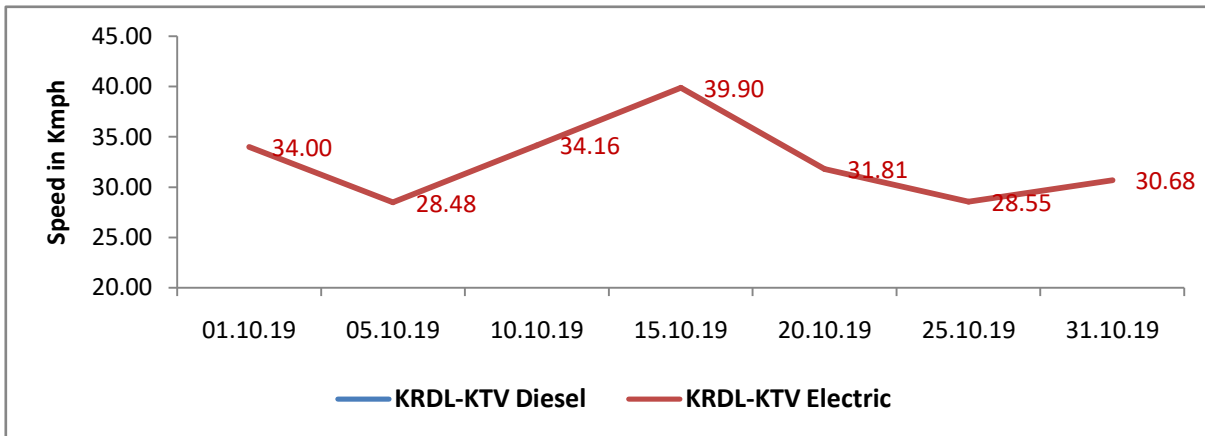

**Avg. Th. Goods Train Speed for Poor Performing Sections of WAT Division during Oct-2019**

**Avg. Th. Goods Train Speed for Poor Performing Sections of WAT Division during Oct-2019**