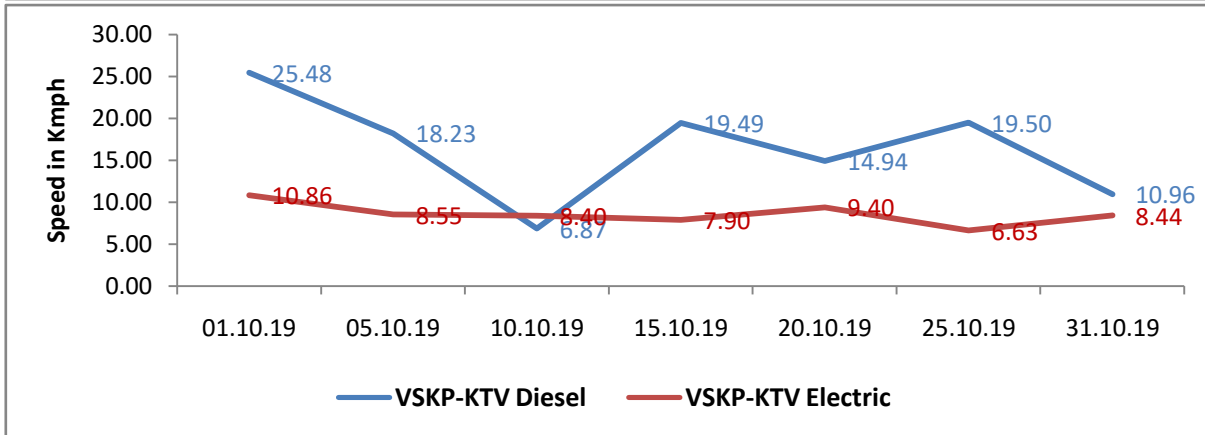

**Avg. Th. Goods Train Speed for Poor Performing Sections of WAT Division during Oct-2019**

**Avg. Th. Goods Train Speed for Poor Performing Sections of WAT Division during Oct-2019**