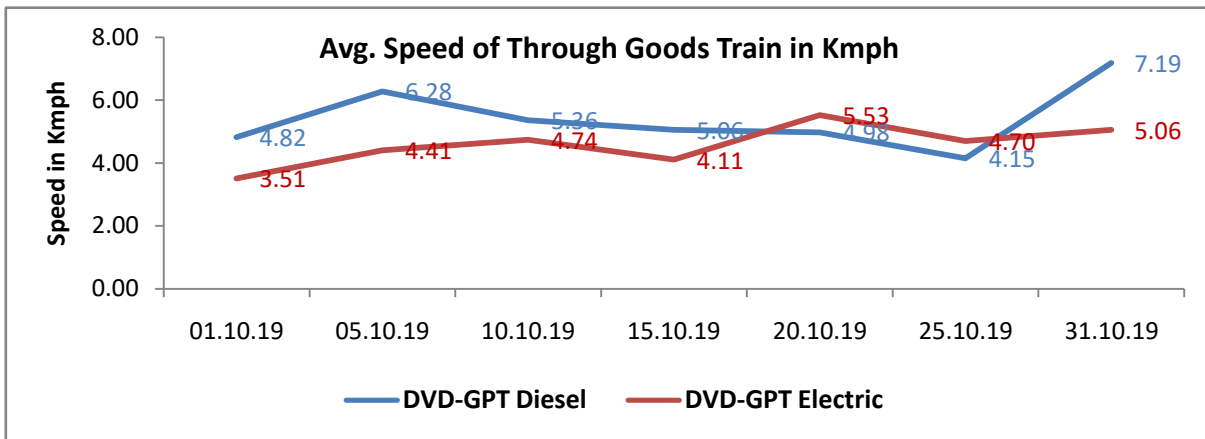

**Avg. Th. Goods Train Speed for Poor Performing Sections of WAT Division during Oct-2019**

**Avg. Th. Goods Train Speed for Poor Performing Sections of WAT Division during Oct-2019**