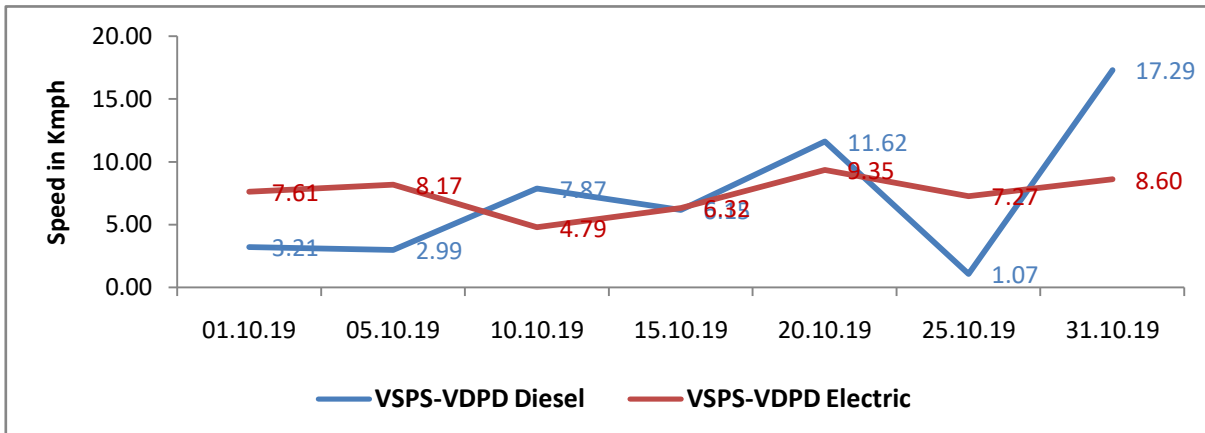

**Avg. Th. Goods Train Speed for Poor Performing Sections of WAT Division during Oct-2019**

**Avg. Th. Goods Train Speed for Poor Performing Sections of WAT Division during Oct-2019**