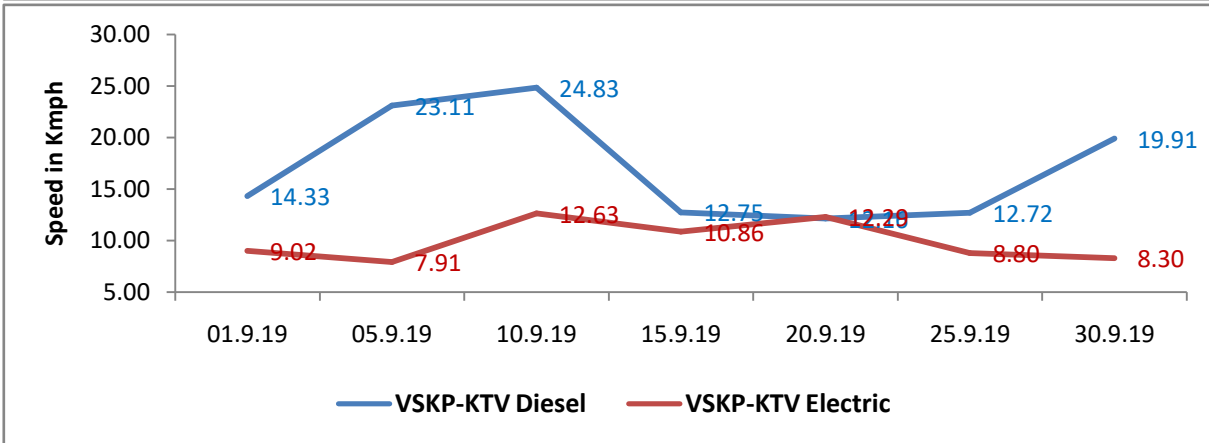

Avg. Th. Goods Train Speed for Poor Performing Sections of WAT Division during Sep-2019

Avg. Th. Goods Train Speed for Poor Performing Sections of WAT Division during Sep-2019