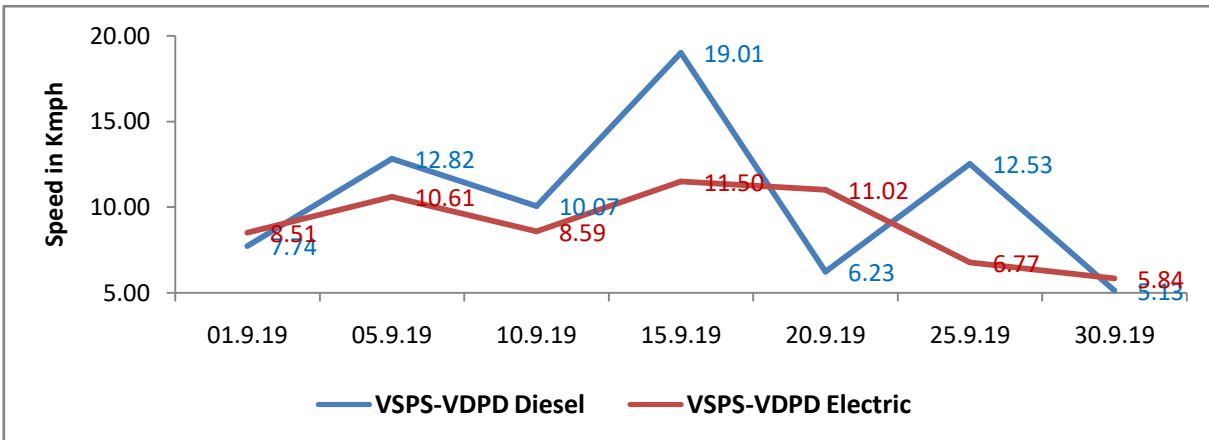

Avg. Th. Goods Train Speed for Poor Performing Sections of WAT Division during Sep-2019

Avg. Th. Goods Train Speed for Poor Performing Sections of WAT Division during Sep-2019