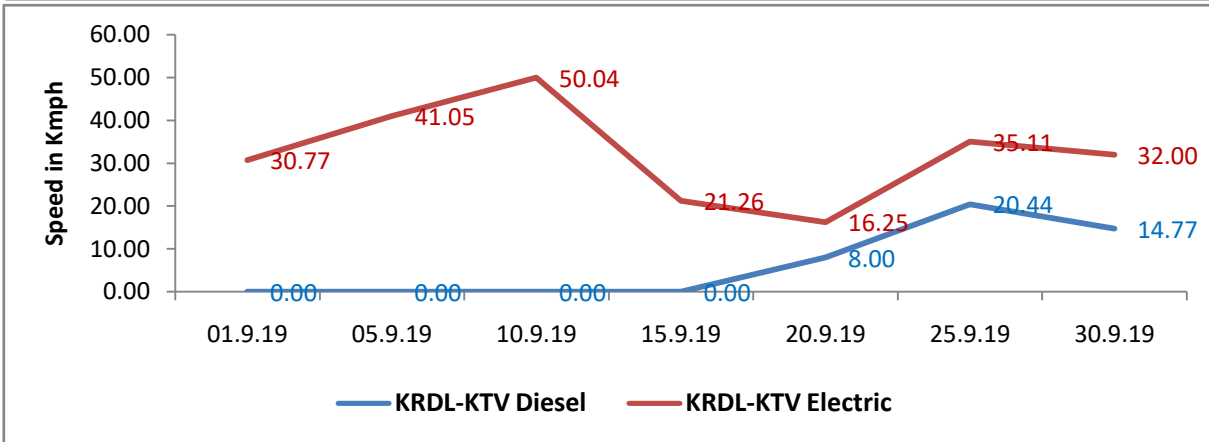

Avg. Th. Goods Train Speed for Poor Performing Sections of WAT Division during Sep-2019

Avg. Th. Goods Train Speed for Poor Performing Sections of WAT Division during Sep-2019