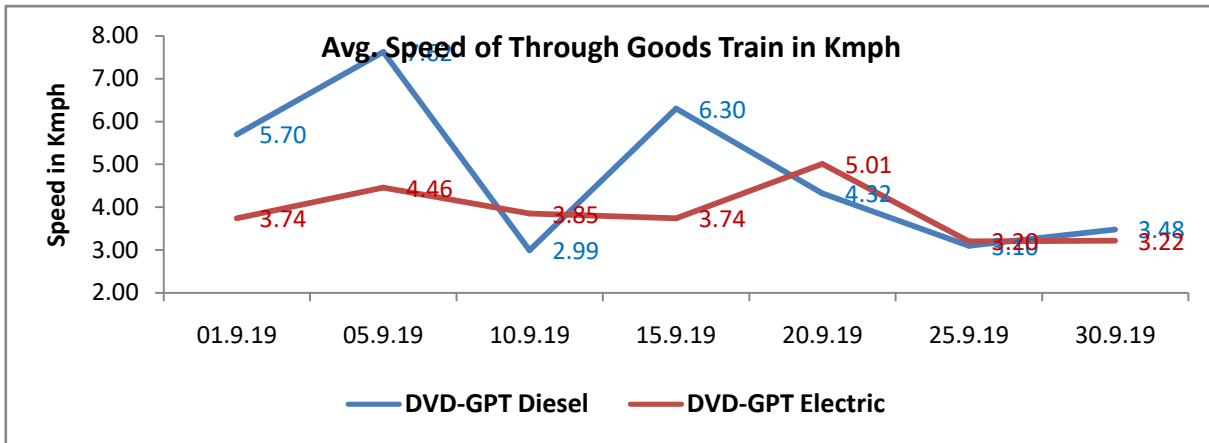

Avg. Th. Goods Train Speed for Poor Performing Sections of WAT Division during Sep-2019

Avg. Th. Goods Train Speed for Poor Performing Sections of WAT Division during Sep-2019