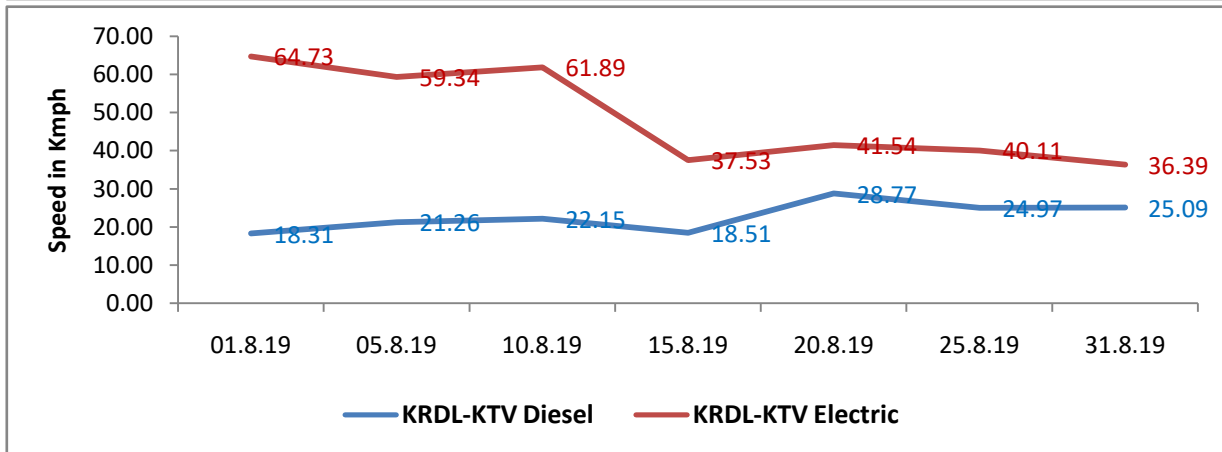

Avg. Th. Goods Train Speed for Poor Performing Sections of WAT Division during Aug-2019

Avg. Th. Goods Train Speed for Poor Performing Sections of WAT Division during Aug-2019