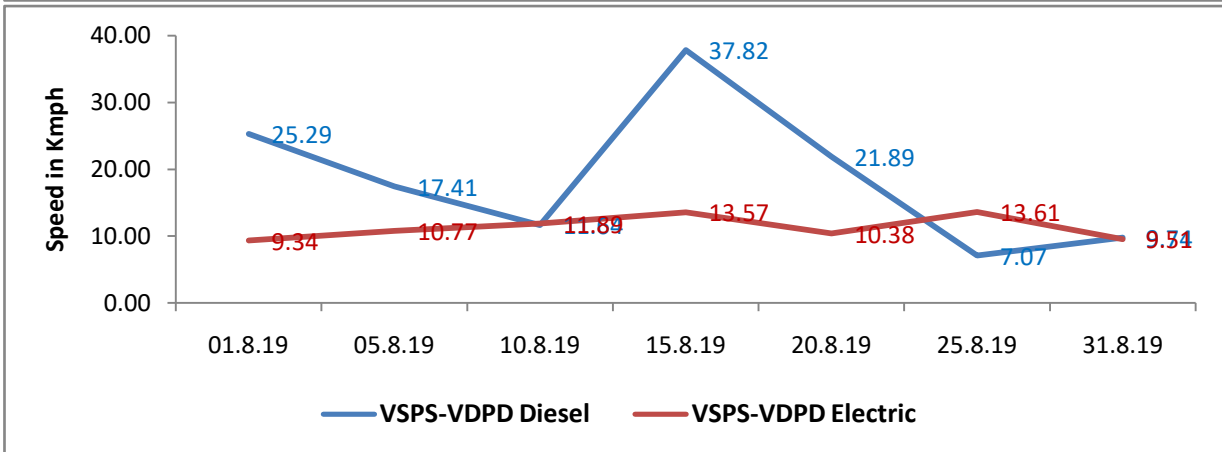

Avg. Th. Goods Train Speed for Poor Performing Sections of WAT Division during Aug-2019

Avg. Th. Goods Train Speed for Poor Performing Sections of WAT Division during Aug-2019