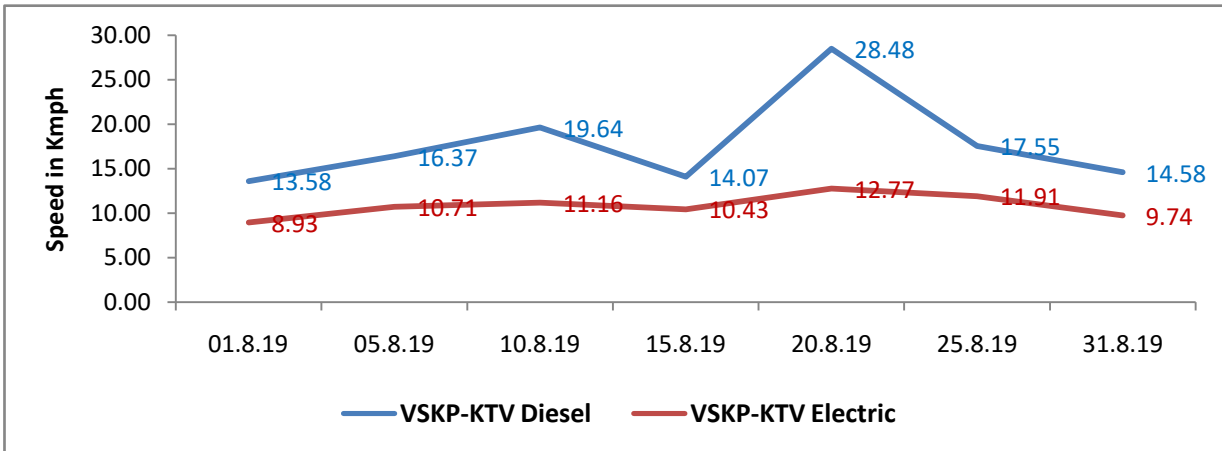

Avg. Th. Goods Train Speed for Poor Performing Sections of WAT Division during Aug-2019

Avg. Th. Goods Train Speed for Poor Performing Sections of WAT Division during Aug-2019