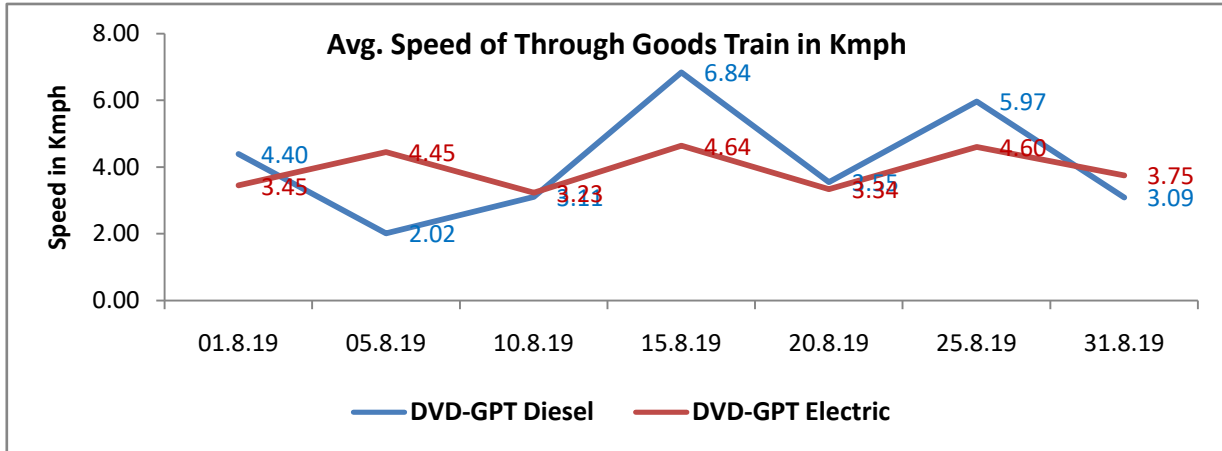

Avg. Th. Goods Train Speed for Poor Performing Sections of WAT Division during Aug-2019

Avg. Th. Goods Train Speed for Poor Performing Sections of WAT Division during Aug-2019