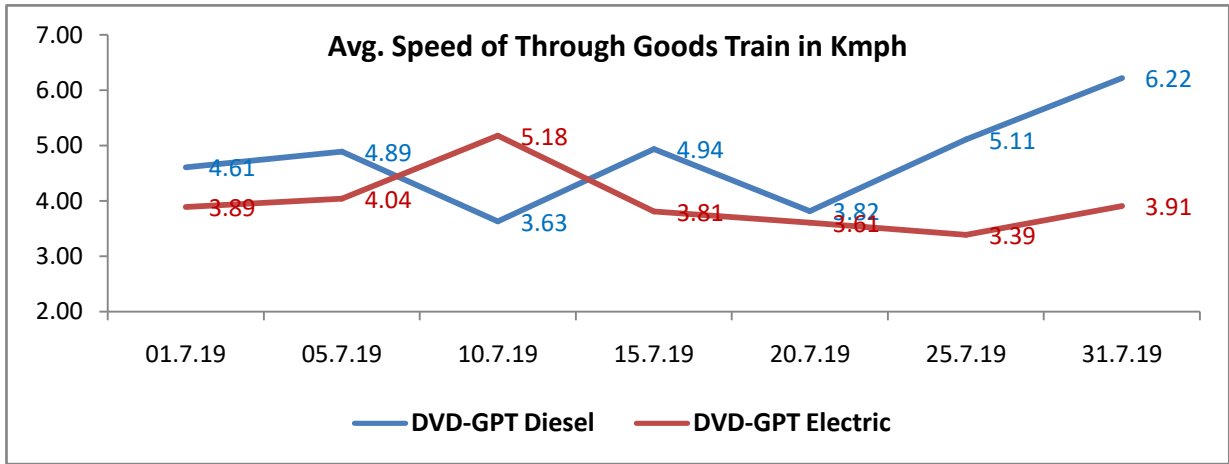

Avg. Th. Goods Train Speed for Poor Performing Sections of WAT Division during July-2019

Avg. Th. Goods Train Speed for Poor Performing Sections of WAT Division during July-2019