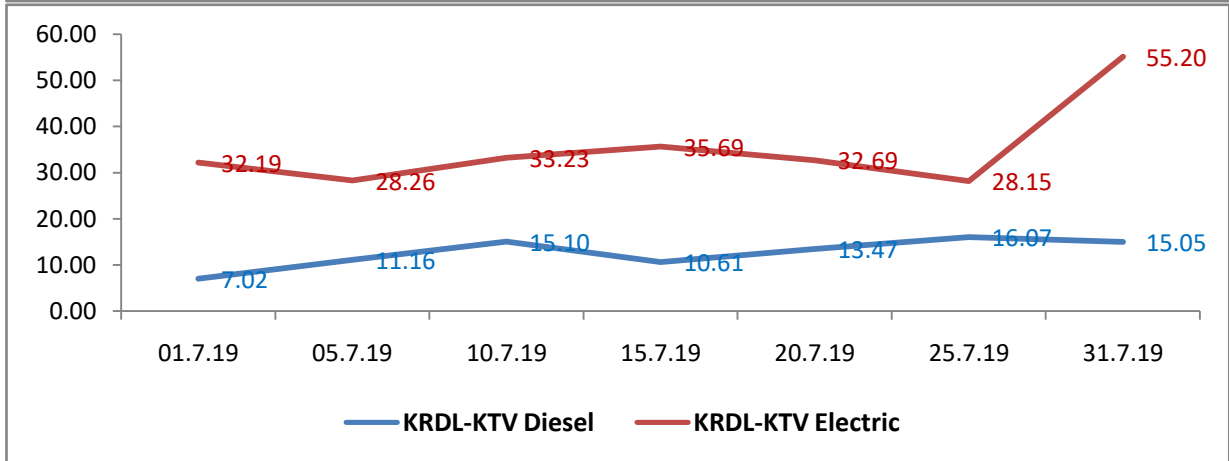

Avg. Th. Goods Train Speed for Poor Performing Sections of WAT Division during July-2019

Avg. Th. Goods Train Speed for Poor Performing Sections of WAT Division during July-2019