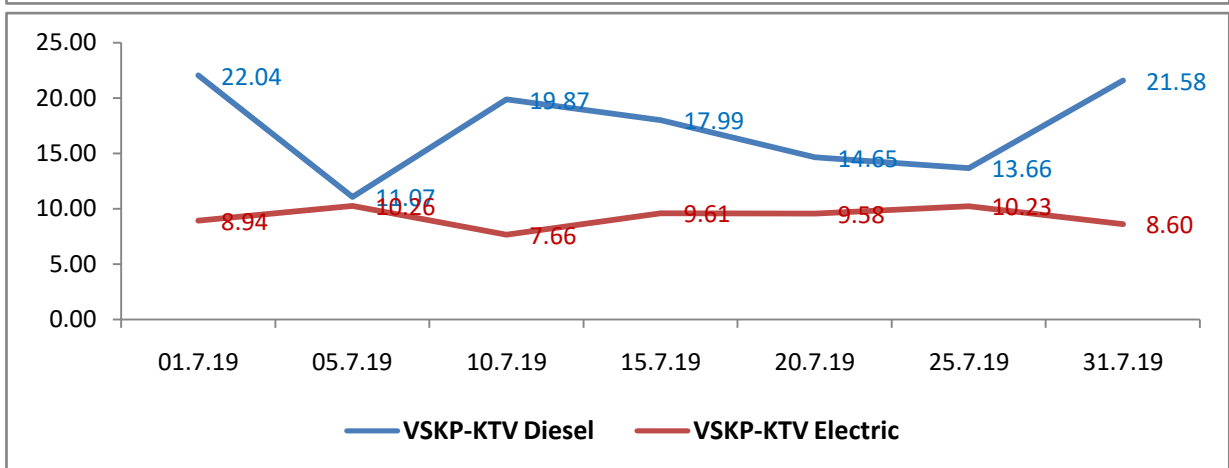

Avg. Th. Goods Train Speed for Poor Performing Sections of WAT Division during July-2019

Avg. Th. Goods Train Speed for Poor Performing Sections of WAT Division during July-2019