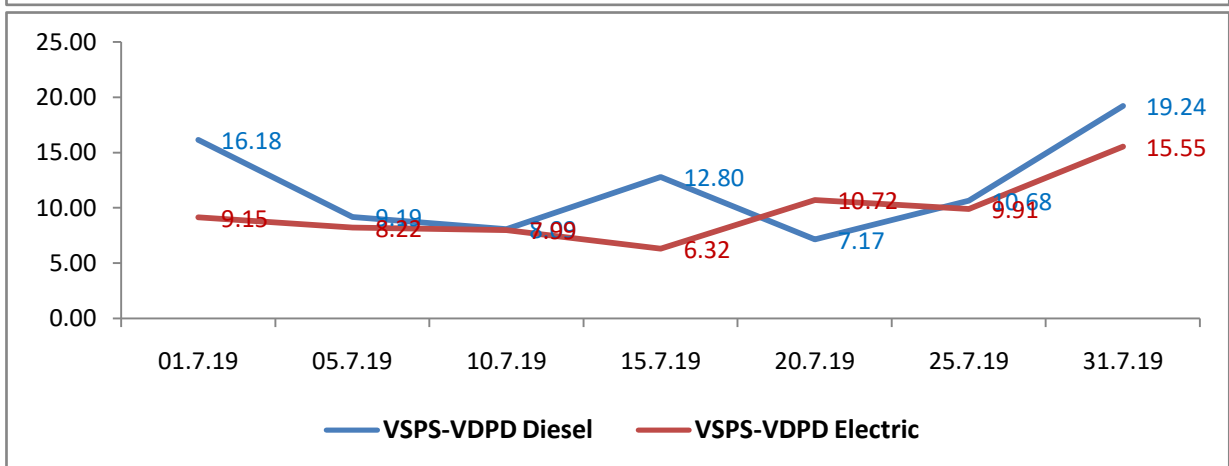

Avg. Th. Goods Train Speed for Poor Performing Sections of WAT Division during July-2019

Avg. Th. Goods Train Speed for Poor Performing Sections of WAT Division during July-2019