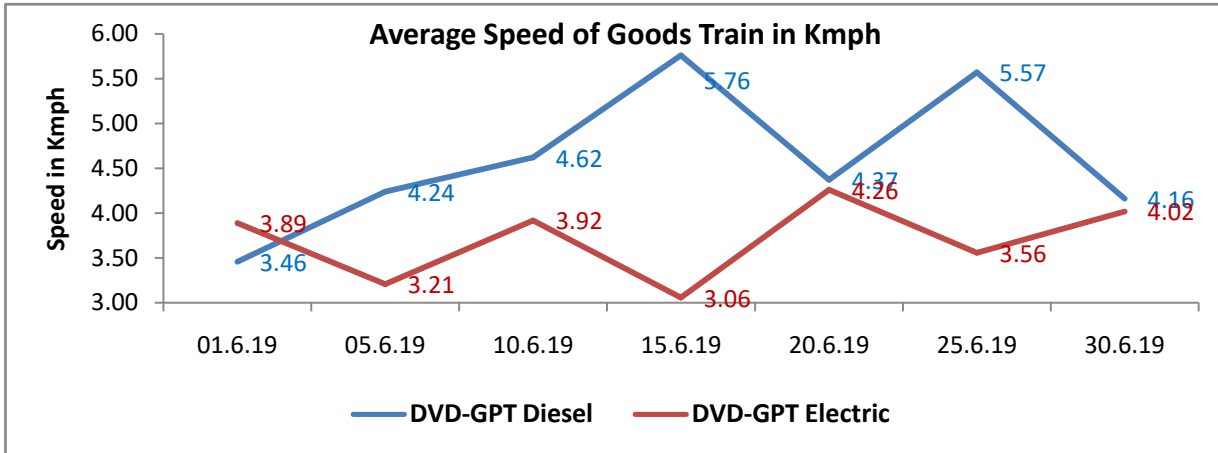

Avg. Goods Train Speed for Poor Performing Sections of WAT Division during June-2019

Avg. Goods Train Speed for Poor Performing Sections of WAT Division during June-2019