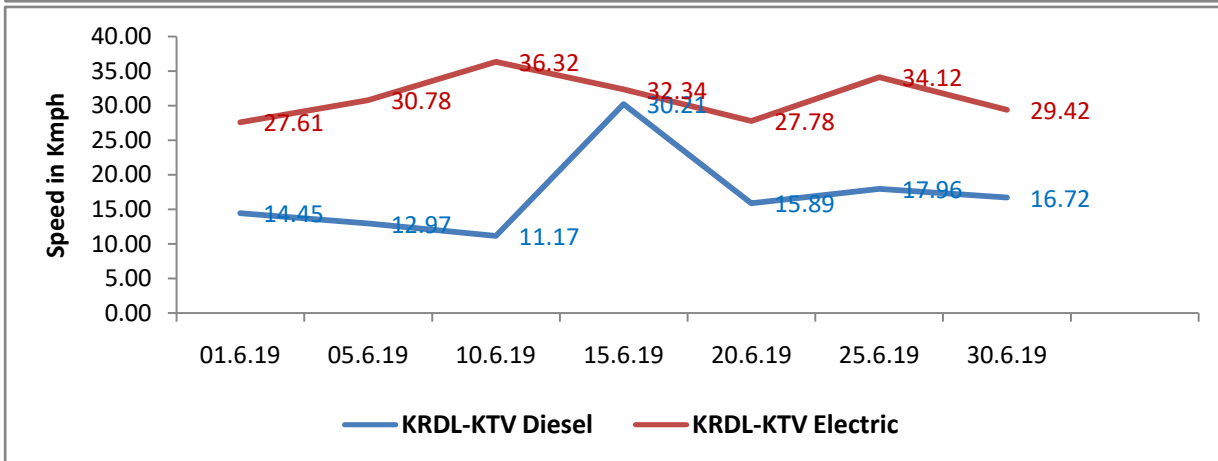

Avg. Goods Train Speed for Poor Performing Sections of WAT Division during June-2019

Avg. Goods Train Speed for Poor Performing Sections of WAT Division during June-2019