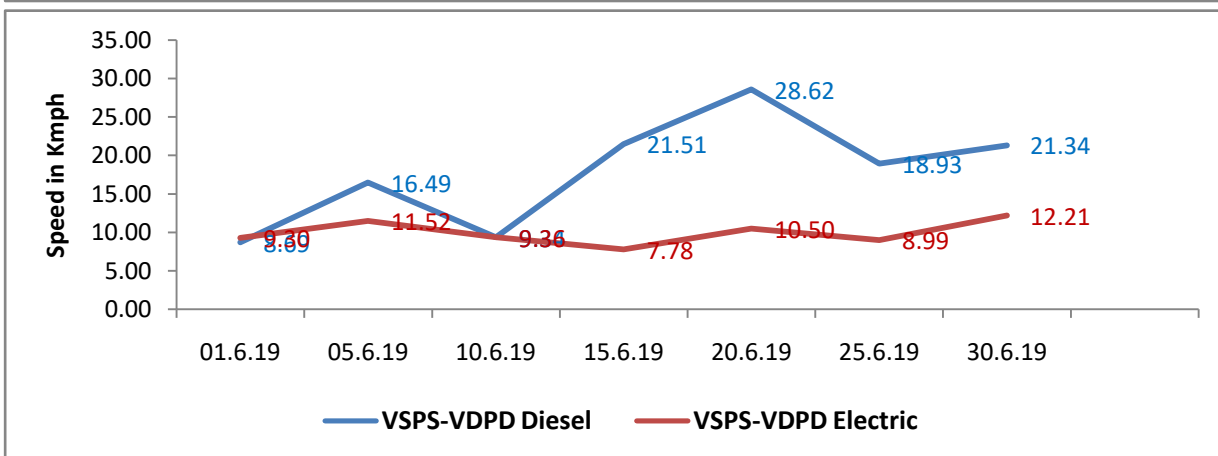

Avg. Goods Train Speed for Poor Performing Sections of WAT Division during June-2019

Avg. Goods Train Speed for Poor Performing Sections of WAT Division during June-2019