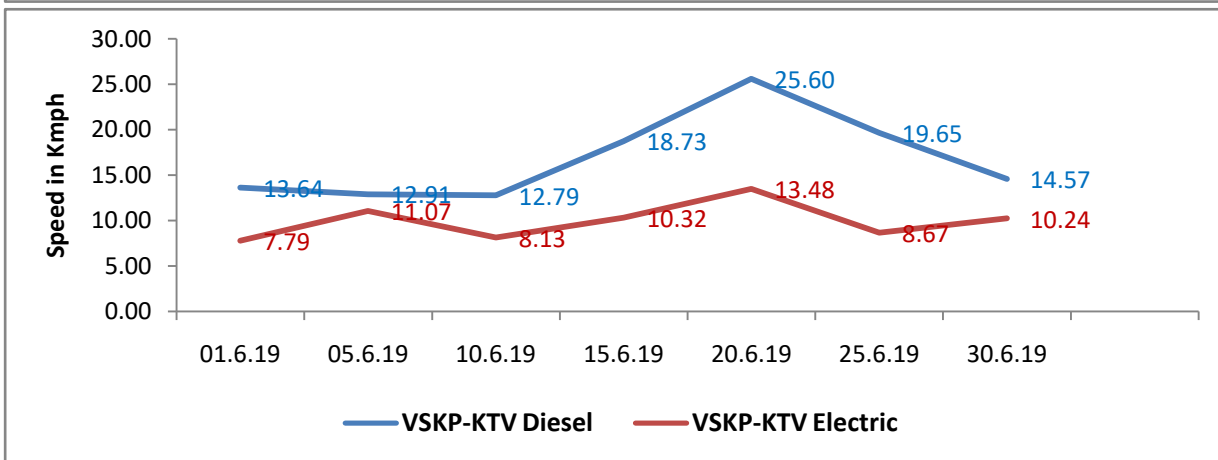

Avg. Goods Train Speed for Poor Performing Sections of WAT Division during June-2019

Avg. Goods Train Speed for Poor Performing Sections of WAT Division during June-2019