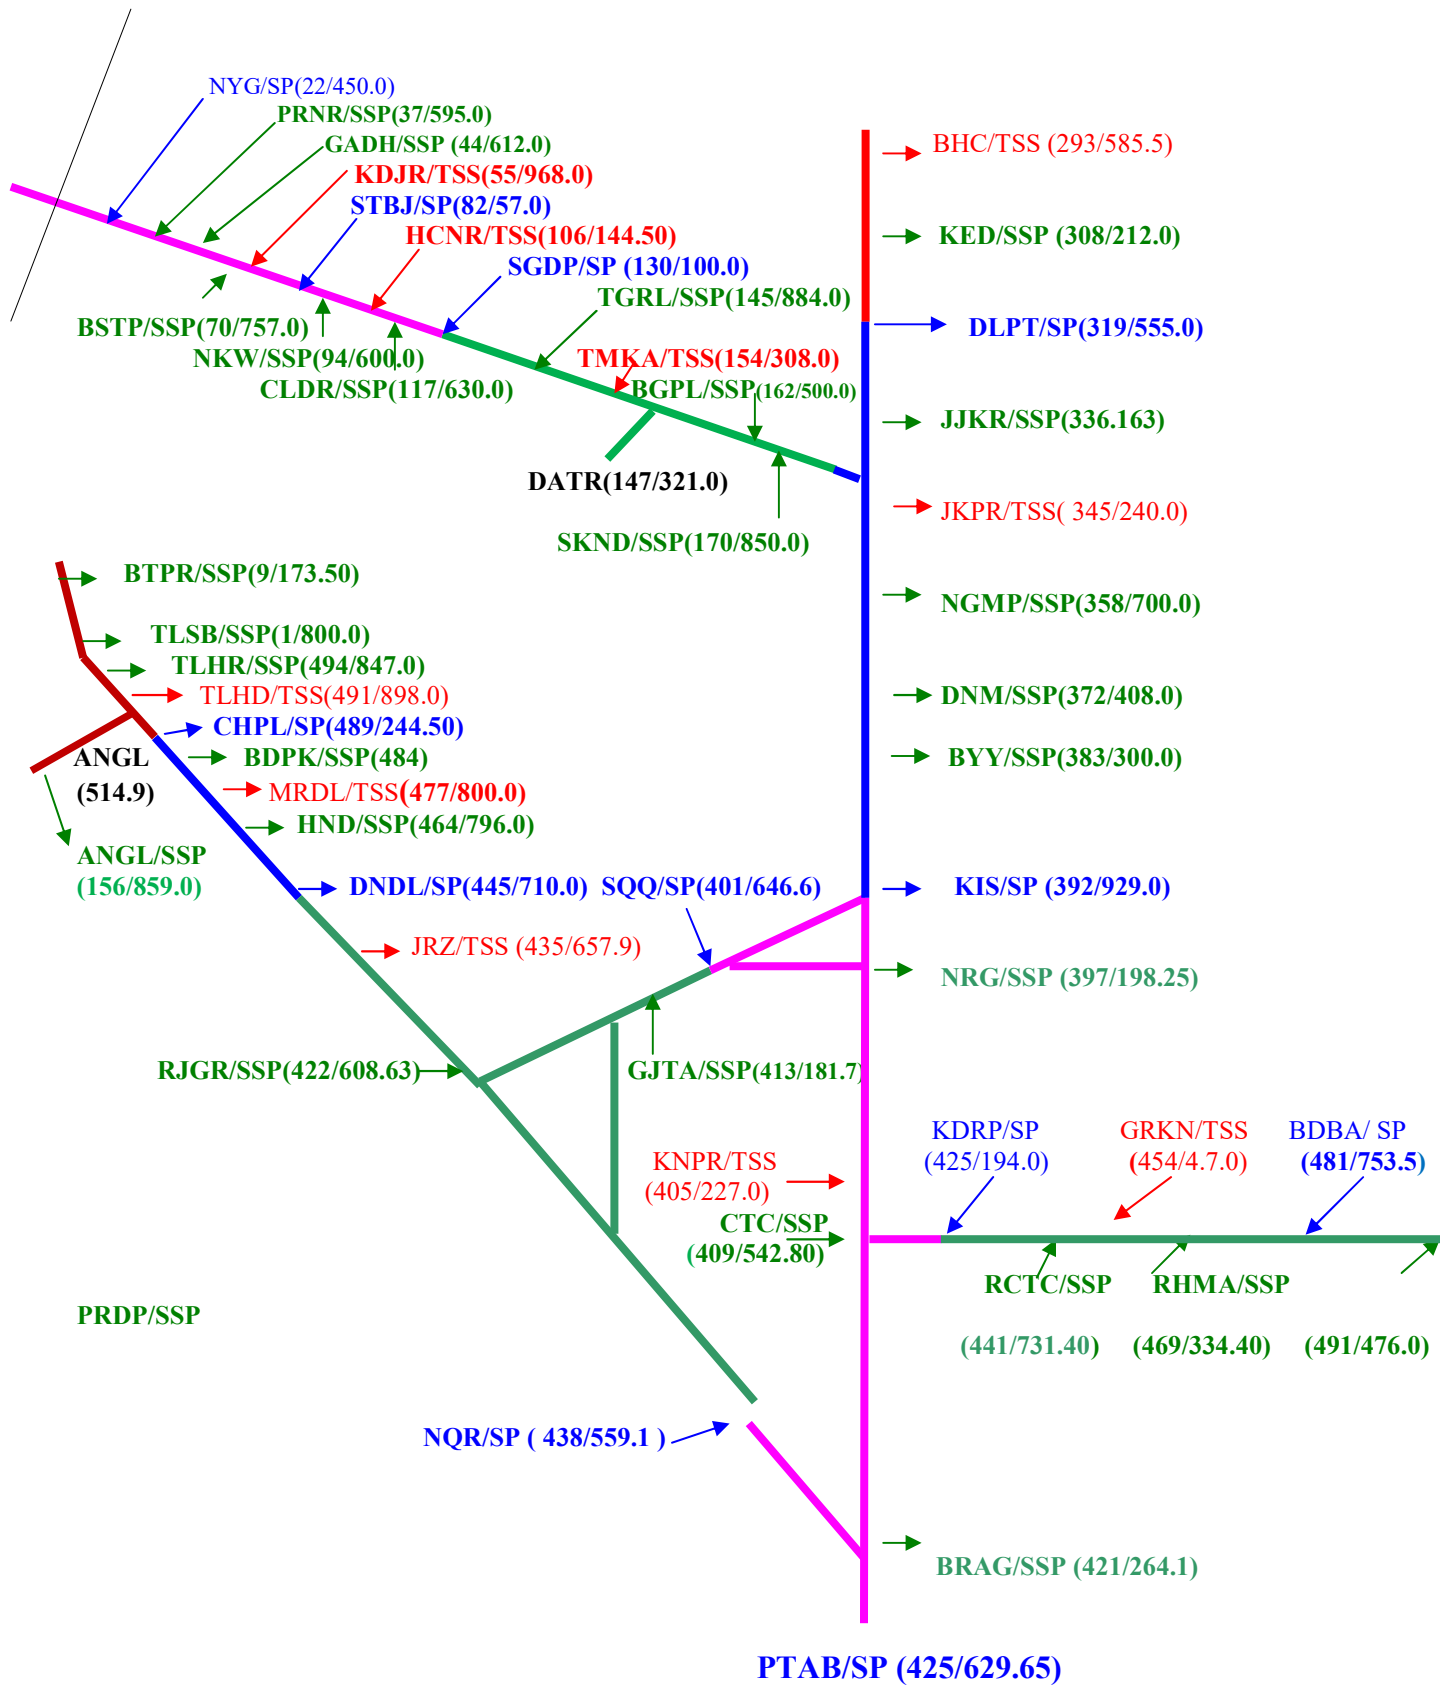

GENERAL SUPPLY DIAGRAM OF PTAB-BHC, BRAG-TLHR-ANGL, CTC-PRDP & JKPR-NYG SECTION

1. MRDL TSS (Feeder line 1.17 KM from Kantabania Grid)
3. JRZ/TSS (Feeder line 19.53 KM from DNKL Grid)
5. KNPR/TSS (Feeder line 4.64 KM form Choudwar Grid)
7. KDJR/TSS (Feeder line 20 KM from Palaspanga Grid)
9. TMKA/TSS (Feeder line 11 KM from B. C Mohanty S/S)

2. JKPR/TSS ((Feeder line 12.8 KM form Duburi Grid)
4. BHC/TSS (Feeder line 8.09 KM form BHC Grid)
6. GRKN/TSS (Feeder line 16.5 KM form Jagatsinghpur Grid)
8. HCNR/TSS (Railway feeder line 53.51 KM from KDJR/TSS)
9. TLHD/TSS (Feeder line 2 KM form Chainpal Grid)

GENERAL SUPPLY DIAGRAM OF PSA-BRAG, KUR-PUI SECTION

1. BAV/TSS (Feeder line 25 KM from Palasa Grid)
3. RBA/TSS (Feeder line 26 KM from Chhatrapur Grid)
5. KPXR/TSS (Feeder line 10 KM form Khurda Grid)

2. JNP ((Feeder line 1 KM form Narendrapur Grid)
4. SLZ/TSS (Feeder line 11 KM form Balugaon Grid)