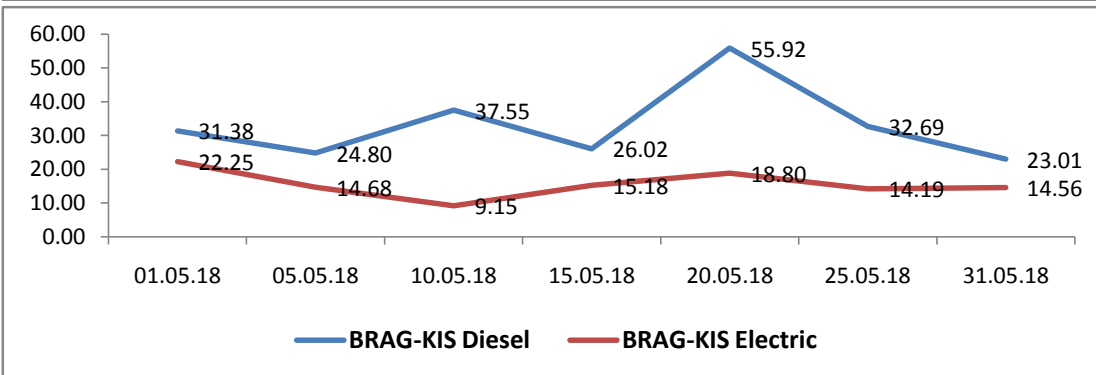

Avg. Goods Train Speed for Poor Performing Sections of KUR Division during May-2018

Avg. Goods Train Speed for Best Performing Sections of KUPR Division during May 2018