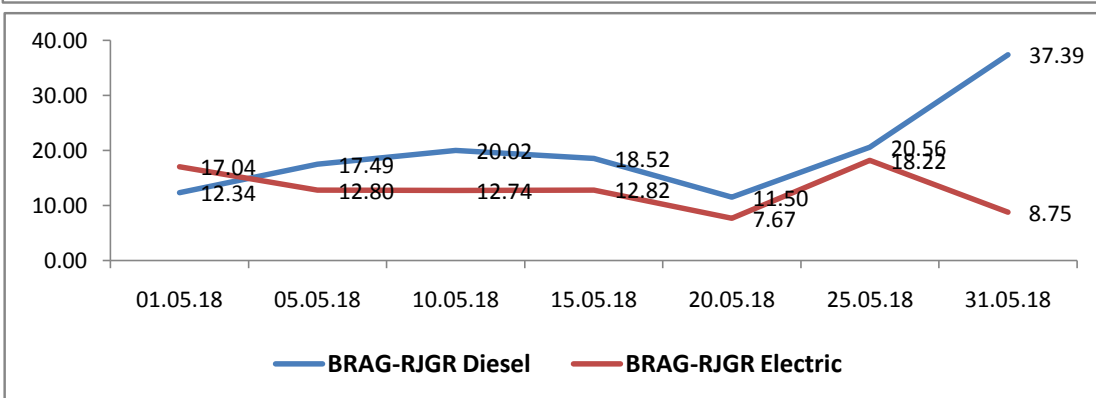

Avg. Goods Train Speed for Poor Performing Sections of KUR Division during May-2018

Avg. Goods Train Speed for Best Performing Sections of KUPR Division during May 2018