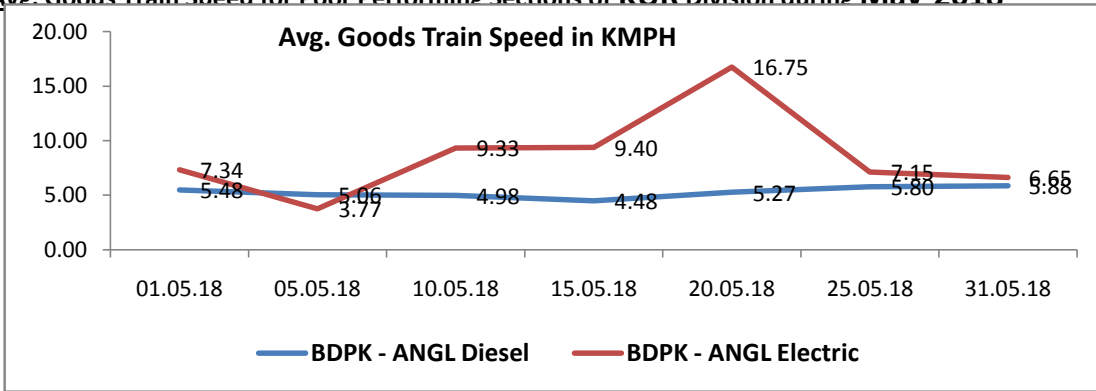

Avg. Goods Train Speed for Poor Performing Sections of KUR Division during May-2018

Avg. Goods Train Speed for Best Performing Sections of KUPR Division during May 2018