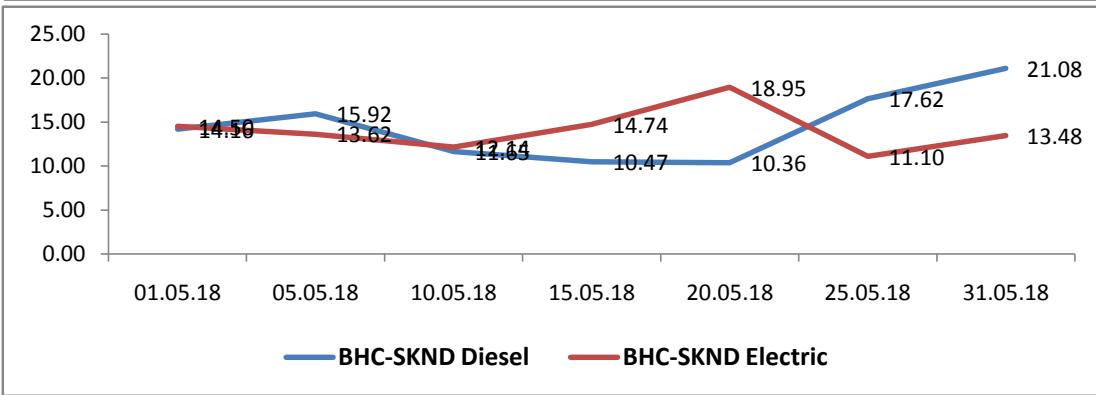

Avg. Goods Train Speed for Poor Performing Sections of KUR Division during May-2018

Avg. Goods Train Speed for Best Performing Sections of KUPR Division during May 2018