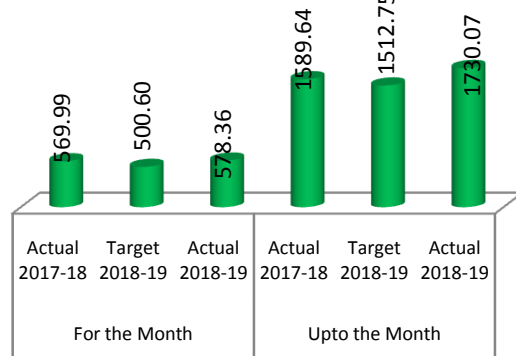

Commoditywise Loading (MT) during June'18

Loading (MT)

Earnings (excl. S/Tax) Rs. in Crs.

Avg Lead in Km

Commoditywise Loading Share during June'18