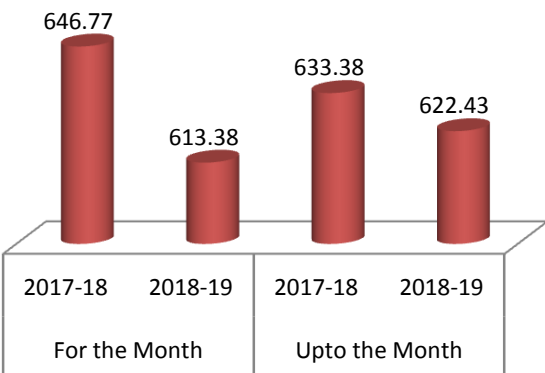

Commoditywise Loading (MT) during June'18

Loading (MT)

Earnings (excl. S/Tax) Rs. in Crs.

Avg Lead in Km

Commoditywise Loading Share during June'18