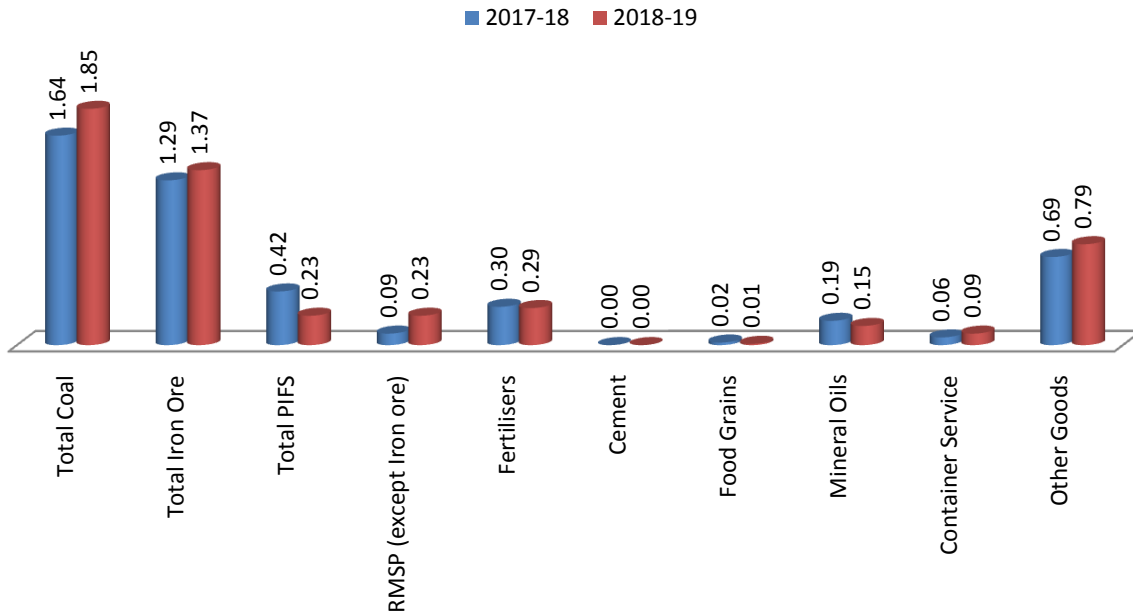

Commoditywise Loading (MT) during June'18

Loading (MT)

Earnings (excl. S/Tax) Rs. in Crs.

Avg Lead in Km

Commoditywise Loading Share during June'18