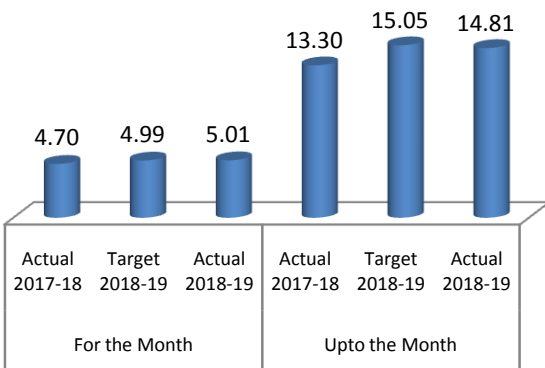

Commoditywise Loading (MT) during June'18

Loading (MT)

Earnings (excl. S/Tax) Rs. in Crs.

Avg Lead in Km

Commoditywise Loading Share during June'18