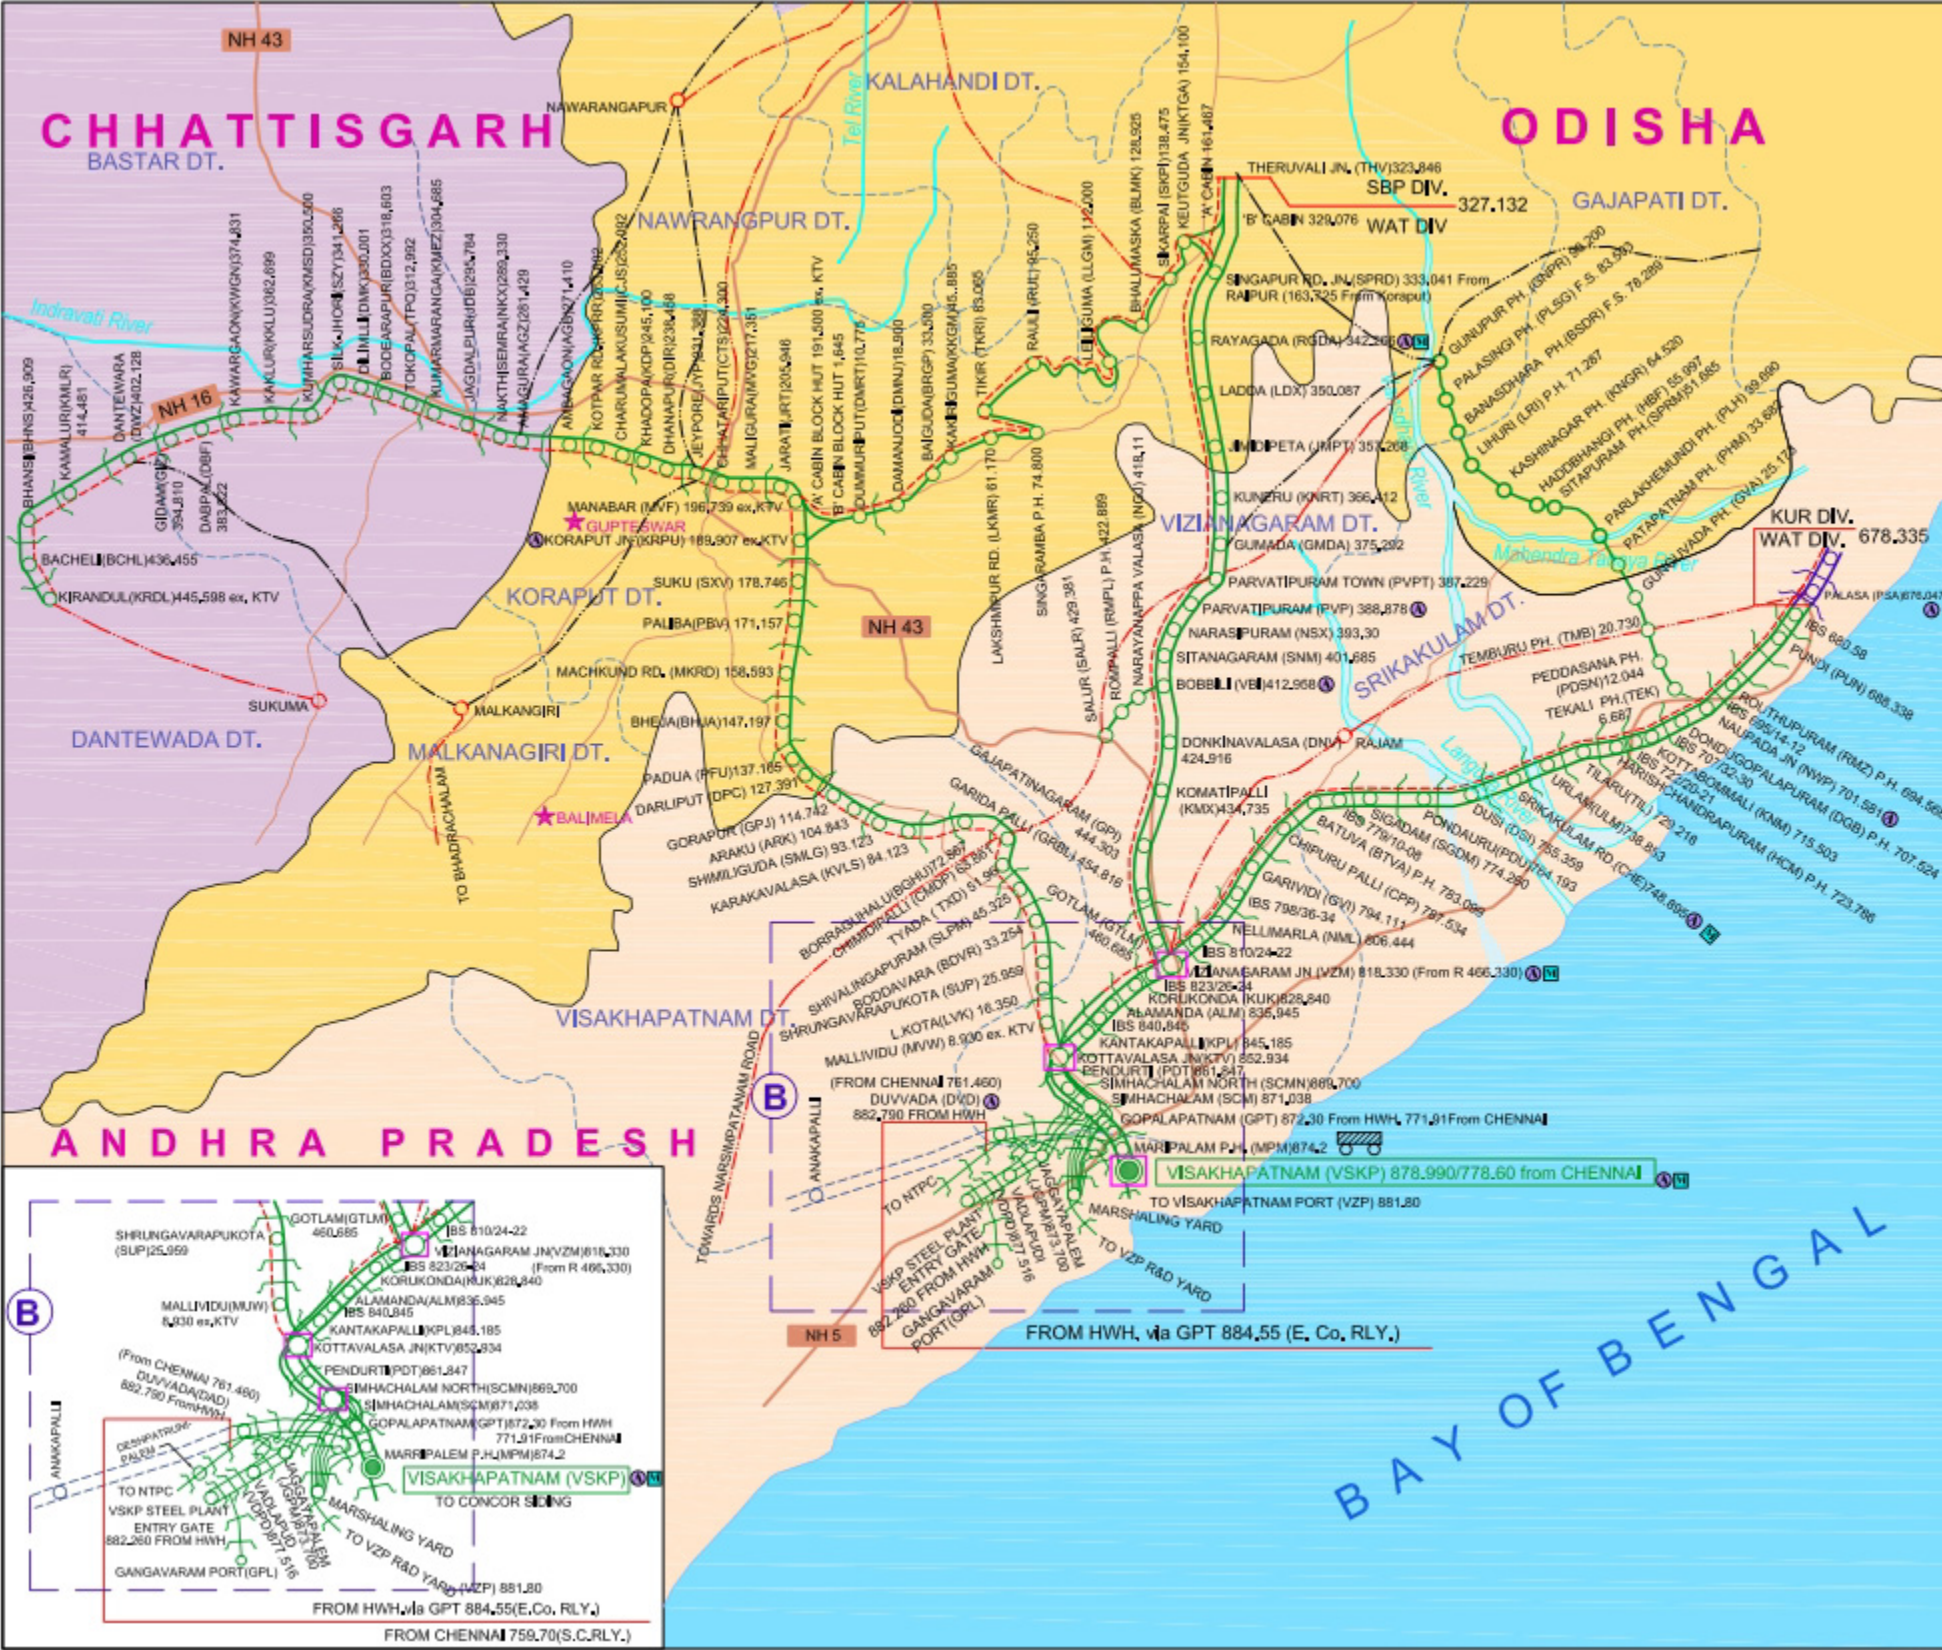

EAST COAST RAILWAY SYSTEM MAP OF WALTAIR DIVISION
CORRECTED UP TO 31ST MARCH 2015
Scale :- 1 Cm. =10 Km.

LEGEND

- Single Line
- New Line in Progress
- Double Line
- Doubling in Progress
- Multiple Line
- Proposed 3rd Line
- Proposed 4th Line
- Survey in Progress
- Survey Completed
- Other Railway
- Electrified Line (Single/Double)
- Divisional Head Quarters
- District Boundary
- National Highway
- State Highway
- Important Tourist Places
- Loco / Diesel Shed
- Hdn Route
- Multi Functional Complex
- Adarsh Station

ELECTRIFIED ROUTE

Div	ROUTE KM	RUSH TR. KM	TRACK KM
WAT	735.59	108.29	1519.89

NEW LINES IN PROGRESS

DOUBLING IN PROGRESS

SECTION	KM	SECTION	KM
VIZIANAGARAM - KORAPUT	104.00	KORAPUT - JAGDALPUR	104.00
KORAPUT - JAGDALPUR	104.00	JAGDALPUR - JAGDALPUR	104.00
KORAPUT - JAGDALPUR	104.00	JAGDALPUR - JAGDALPUR	104.00

SURVEY IN PROGRESS

MALKANAGIRI - BHADRACHALAM (New Line)
 JAGDALPUR - JAGDALPUR (By Pass Line)
 JAGDALPUR - JAGDALPUR (By Pass Line)
 JAGDALPUR - JAGDALPUR (By Pass Line)
 JAGDALPUR - JAGDALPUR (By Pass Line)